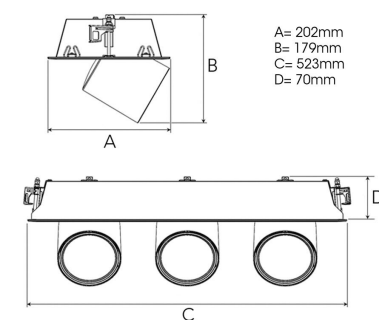

## TECHNICAL SPECIFICATION

|                           |                       |
|---------------------------|-----------------------|
| Product Code              | 306-570-10            |
| Colour                    | White                 |
| Control                   | On/off                |
| CRI light colour          | 930 (BBBL)            |
| Delivered lumen output lm | 3 x 3850              |
| Driver                    | Stand alone, included |
| EEL                       | E                     |
| Light distribution        | Spot                  |
| Lightsource               | LED COB               |
| Mains input voltage       | 220-240 V             |
| Measurements A            | 202                   |
| Measurements B            | 179                   |
| Measurements C            | 523                   |
| Measurements D            | 70                    |
| Mounting                  | Recessed              |
| Position                  | 360°/60°              |
| Lifetime                  | L80 B10, 50.000h      |
| Protection                | IP 20, class III      |
| Sawing instructions x     | 177                   |
| Sawing instructions y     | 512                   |
| Start Time                | Instant               |
| System power W            | 3 x 35,3              |
| Unit                      | mm                    |
| Weight                    | 2,8                   |

177 x 512mm