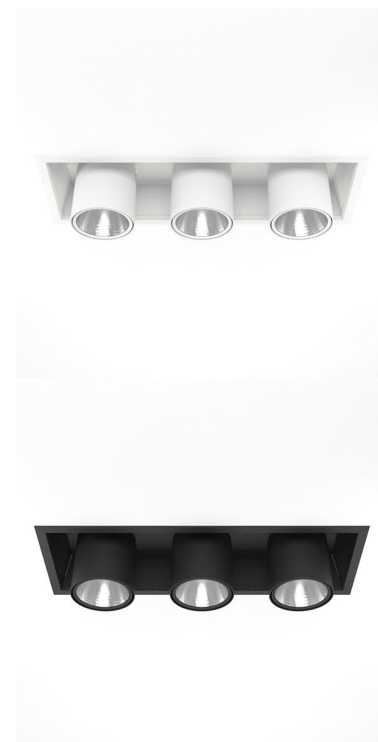

FLEX III 3000, 930 (BBBL), SPOT, GREY

ITAB

- ✓ Moderne og minimalistisk downlight som bevarer et rent uttrykk i himlingen.
- ✓ Tilgjengelig i forskjellige lumenpakker
- ✓ Verktøyfri installasjon
- ✓ Tilgjengelig i fargene hvit, svart og grå
- ✓ Uttrekkbar og roterende

TECHNICAL SPECIFICATION

Product Code	306-560-30
Colour	Grey
Control	On/off
CRI light colour	930 (BBBL)
Delivered lumen output lm	3 x 2800
Driver	Stand alone, included
EEL	E
Light distribution	Spot
Lightsource	LED COB
Mains input voltage	220-240 V
Measurements A	202
Measurements B	179
Measurements C	523
Measurements D	70
Mounting	Recessed
Position	360°/60°
Lifetime	L80 B10, 50.000h
Protection	IP 20, class III
Sawing instructions x	177
Sawing instructions y	512
Start Time	Instant
System power W	3 x 24,3
Unit	mm
Weight	2.8

Spot		Medium		Flood		Wide Flood	
14°		27°		38°		56°	
m	ø	m	ø	m	ø	m	ø
1.0	0.25	1.0	0.48	1.0	0.69	1.0	1.07
2.0	0.49	2.0	0.95	2.0	1.39	2.0	2.14
3.0	0.74	3.0	1.43	3.0	2.08	3.0	3.22

177 x 512mm