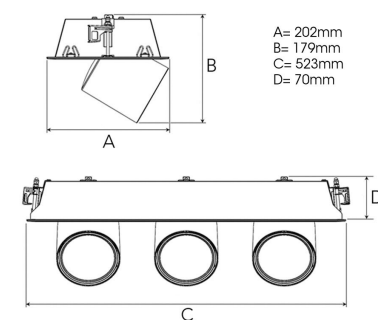

TECHNICAL SPECIFICATION

Product Code	306-560-30
Colour	Grey
Control	On/off
CRI light colour	930 (BBBL)
Delivered lumen output lm	3 x 2800
Driver	Stand alone, included
EEL	E
Light distribution	Spot
Lightsource	LED COB
Mains input voltage	220-240 V
Measurements A	202
Measurements B	179
Measurements C	523
Measurements D	70
Mounting	Recessed
Position	360°/60°
Lifetime	L80 B10, 50.000h
Protection	IP 20, class III
Sawing instructions x	177
Sawing instructions y	512
Start Time	Instant
System power W	3 x 24,3
Unit	mm
Weight	2.8

Spot		Medium		Flood		Wide Flood	
14°		27°		38°		56°	
m	ø	m	ø	m	ø	m	ø
1.0	0.25	1.0	0.48	1.0	0.69	1.0	1.07
2.0	0.49	2.0	0.95	2.0	1.39	2.0	2.14
3.0	0.74	3.0	1.43	3.0	2.08	3.0	3.22

177 x 512mm