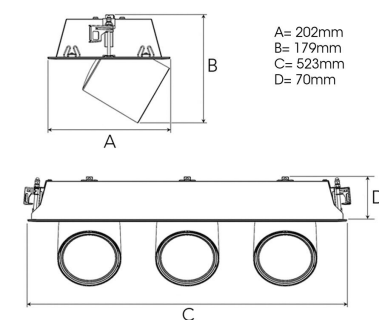

## TECHNICAL SPECIFICATION

Product Code	306-560-10
Colour	White
Control	On/off
CRI light colour	930 (BBBL)
Delivered lumen output lm	3 x 2800
Driver	Stand alone, included
EEL	E
Light distribution	Spot
Lightsource	LED COB
Mains input voltage	220-240 V
Measurements A	202
Measurements B	179
Measurements C	523
Measurements D	70
Mounting	Recessed
Position	360°/60°
Lifetime	L80 B10, 50.000h
Protection	IP 20, class III
Sawing instructions x	177
Sawing instructions y	512
Start Time	Instant
System power W	3 x 24,3
Unit	mm
Weight	2.8

A= 202mm  
B= 179mm  
C= 523mm  
D= 70mm

Spot		Medium		Flood		Wide Flood	
14°		27°		38°		56°	
m	ø	m	ø	m	ø	m	ø
1.0	0.25	1.0	0.48	1.0	0.69	1.0	1.07
2.0	0.49	2.0	0.95	2.0	1.39	2.0	2.14
3.0	0.74	3.0	1.43	3.0	2.08	3.0	3.22

177 x 512mm