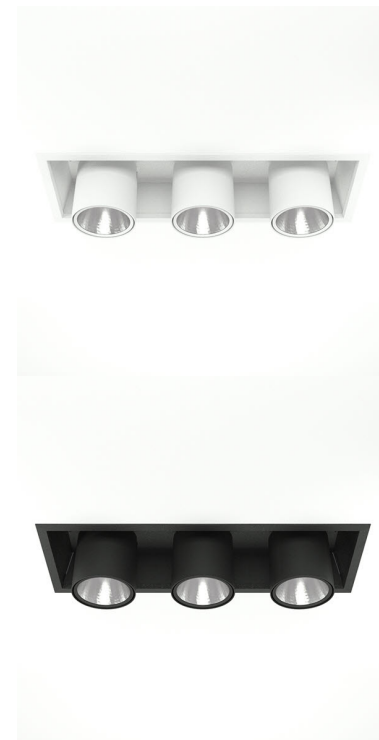

# FLEX III 3000, 930 (BBBL), SPOT, WHITE

ITAB

- ✓ Moderne og minimalistisk downlight som bevarer et rent uttrykk i himlingen.
- ✓ Tilgjengelig i forskjellige lumenpakker
- ✓ Verktøyfri installasjon
- ✓ Tilgjengelig i fargene hvit, svart og grå
- ✓ Uttrekkbar og roterende

## TECHNICAL SPECIFICATION

Product Code	306-560-10
Colour	White
Control	On/off
CRI light colour	930 (BBBL)
Delivered lumen output lm	3 x 2800
Driver	Stand alone, included
EEL	E
Light distribution	Spot
Lightsource	LED COB
Mains input voltage	220-240 V
Measurements A	202
Measurements B	179
Measurements C	523
Measurements D	70
Mounting	Recessed
Position	360°/60°
Lifetime	L80 B10, 50.000h
Protection	IP 20, class III
Sawing instructions x	177
Sawing instructions y	512
Start Time	Instant
System power W	3 x 24,3
Unit	mm
Weight	2.8

A= 202mm  
B= 179mm  
C= 523mm  
D= 70mm

Spot		Medium		Flood		Wide Flood	
14°		27°		38°		56°	
m	ø	m	ø	m	ø	m	ø
1.0	0.25	1.0	0.48	1.0	0.69	1.0	1.07
2.0	0.49	2.0	0.95	2.0	1.39	2.0	2.14
3.0	0.74	3.0	1.43	3.0	2.08	3.0	3.22

177 x 512mm