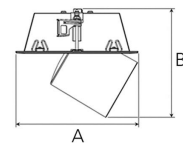

## TECHNICAL SPECIFICATION

Product Code	306-571-30
Colour	Grey
Control	On/off
CRI light colour	930 (BBBL)
Delivered lumen output lm	3 x 3766
Driver	Stand alone, included
EEL	E
Light distribution	Medium
Lightsource	LED COB
Mains input voltage	220-240 V
Measurements A	202
Measurements B	179
Measurements C	523
Measurements D	70
Mounting	Recessed
Position	360°/60°
Lifetime	L80 B10, 50.000h
Protection	IP 20, class III
Sawing instructions x	177
Sawing instructions y	512
Start Time	Instant
System power W	3 x 30,1
Unit	mm
Weight	2,8

A= 202mm  
B= 179mm  
C= 523mm  
D= 70mm

Spot	Medium	Flood	Wide Flood
14°	27°	38°	56°
m	m	m	m
o	o	o	o
1.0 0.25	1.0 0.48	1.0 0.69	1.0 1.07
2.0 0.49	2.0 0.95	2.0 1.39	2.0 2.14
3.0 0.74	3.0 1.43	3.0 2.08	3.0 3.22

177 x 512mm