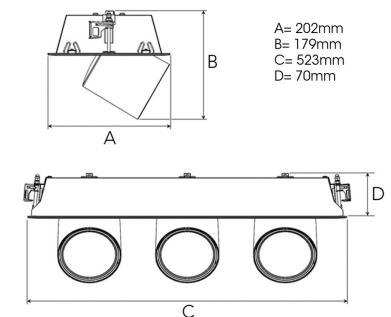

TECHNICAL SPECIFICATION

Product Code	306-571-20
Colour	Black
Control	On/off
CRI light colour	930 (BBBL)
Delivered lumen output lm	3 x 3766
Driver	Stand alone, included
EEL	E
Light distribution	Medium
Lightsource	LED COB
Mains input voltage	220-240 V
Measurements A	202
Measurements B	179
Measurements C	523
Measurements D	70
Mounting	Recessed
Position	360°/60°
Lifetime	L80 B10, 50.000h
Protection	IP 20, class III
Sawing instructions x	177
Sawing instructions y	512
Start Time	Instant
System power W	3 x 30,1
Unit	mm
Weight	2,8

Spot	Medium	Flood	Wide Flood
14°	27°	38°	56°
m	m	m	m
o	o	o	o
1.0	1.0	1.0	1.0
0.25	0.48	0.69	1.07
2.0	2.0	2.0	2.0
0.49	0.95	1.39	2.14
3.0	3.0	3.0	3.0
0.74	1.43	2.08	3.22

177 x 512mm