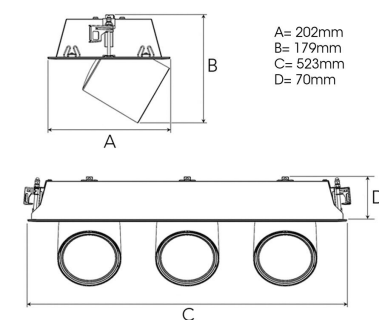

TECHNICAL SPECIFICATION

Product Code	306-561-10
Colour	White
Control	On/off
CRI light colour	930 (BBBL)
Delivered lumen output lm	3 x 2800
Driver	Stand alone, included
EEL	E
Light distribution	Medium
Lightsource	LED COB
Mains input voltage	220-240 V
Measurements A	202
Measurements B	179
Measurements C	523
Measurements D	70
Mounting	Recessed
Position	360°/60°
Lifetime	L80 B10, 50.000h
Protection	IP 20, class III
Sawing instructions x	177
Sawing instructions y	512
Start Time	Instant
System power W	3 x 24,3
Unit	mm
Weight	2.8

A= 202mm
B= 179mm
C= 523mm
D= 70mm

Spot	Medium	Flood	Wide Flood
14°	27°	38°	56°
m	ø	m	ø
1.0	0.25	1.0	0.48
2.0	0.49	2.0	0.95
3.0	0.74	3.0	1.43
1.0	0.69	1.0	1.07
2.0	1.39	2.0	2.14
3.0	2.08	3.0	3.22

177 x 512mm