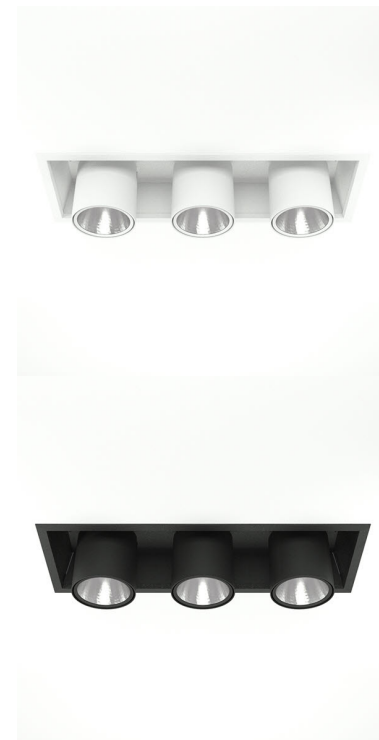

FLEX III 3000, 930 (BBBL), MEDIUM, WHITE

ITAB

- ✓ Moderne og minimalistisk downlight som bevarer et rent uttrykk i himlingen.
- ✓ Tilgjengelig i forskjellige lumenpakker
- ✓ Verktøyfri installasjon
- ✓ Tilgjengelig i fargene hvit, svart og grå
- ✓ Uttrekkbar og roterende

TECHNICAL SPECIFICATION

Product Code	306-561-10
Colour	White
Control	On/off
CRI light colour	930 (BBBL)
Delivered lumen output lm	3 x 2800
Driver	Stand alone, included
EEL	E
Light distribution	Medium
Lightsource	LED COB
Mains input voltage	220-240 V
Measurements A	202
Measurements B	179
Measurements C	523
Measurements D	70
Mounting	Recessed
Position	360°/60°
Lifetime	L80 B10, 50.000h
Protection	IP 20, class III
Sawing instructions x	177
Sawing instructions y	512
Start Time	Instant
System power W	3 x 24,3
Unit	mm
Weight	2.8

A= 202mm
B= 179mm
C= 523mm
D= 70mm

Spot	Medium	Flood	Wide Flood
14°	27°	38°	56°
m	ø	m	ø
1.0	0.25	1.0	0.48
2.0	0.49	2.0	0.95
3.0	0.74	3.0	1.43
1.0	0.69	1.0	1.07
2.0	1.39	2.0	2.14
3.0	2.08	3.0	3.22

177 x 512mm