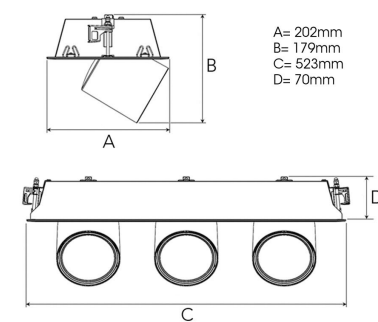

TECHNICAL SPECIFICATION

Product Code	306-572-30
Colour	Grey
Control	On/off
CRI light colour	930 (BBBL)
Delivered lumen output lm	3 x 3850
Driver	Stand alone, included
EEL	E
Light distribution	Flood
Lightsource	LED COB
Mains input voltage	220-240 V
Measurements A	202
Measurements B	179
Measurements C	523
Measurements D	70
Mounting	Recessed
Position	360°/60°
Lifetime	L80 B10, 50.000h
Protection	IP 20, class III
Sawing instructions x	177
Sawing instructions y	512
Start Time	Instant
System power W	3 x 35,3
Unit	mm
Weight	2,8

A= 202mm
B= 179mm
C= 523mm
D= 70mm

Spot		Medium		Flood		Wide Flood	
14°		27°		38°		56°	
m	ø	m	ø	m	ø	m	ø
1.0	0.25	1.0	0.48	1.0	0.69	1.0	1.07
2.0	0.49	2.0	0.95	2.0	1.39	2.0	2.14
3.0	0.74	3.0	1.43	3.0	2.08	3.0	3.22

177 x 512mm