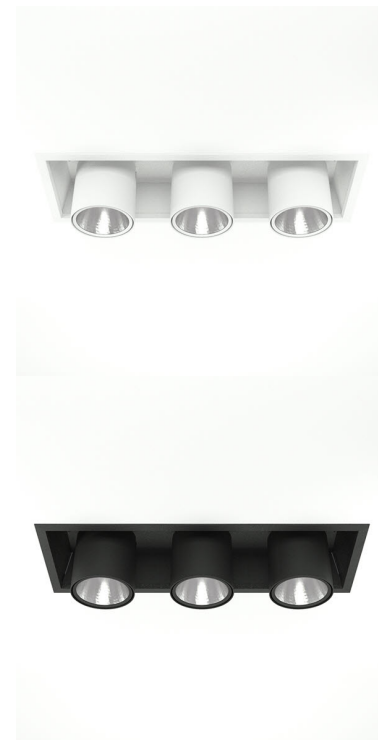

FLEX III 4000, 930 (BBBL), FLOOD, GREY

ITAB

- ✓ Moderne og minimalistisk downlight som bevarer et rent uttrykk i himlingen.
- ✓ Tilgjengelig i forskjellige lumenpakker
- ✓ Verktøyfri installasjon
- ✓ Tilgjengelig i fargene hvit, svart og grå
- ✓ Uttrekkbar og roterende

TECHNICAL SPECIFICATION

Product Code	306-572-30
Colour	Grey
Control	On/off
CRI light colour	930 (BBBL)
Delivered lumen output lm	3 x 3850
Driver	Stand alone, included
EEL	E
Light distribution	Flood
Lightsource	LED COB
Mains input voltage	220-240 V
Measurements A	202
Measurements B	179
Measurements C	523
Measurements D	70
Mounting	Recessed
Position	360°/60°
Lifetime	L80 B10, 50.000h
Protection	IP 20, class III
Sawing instructions x	177
Sawing instructions y	512
Start Time	Instant
System power W	3 x 35,3
Unit	mm
Weight	2,8

A= 202mm
B= 179mm
C= 523mm
D= 70mm

Spot		Medium		Flood		Wide Flood	
14°		27°		38°		56°	
m	ø	m	ø	m	ø	m	ø
1.0	0.25	1.0	0.48	1.0	0.69	1.0	1.07
2.0	0.49	2.0	0.95	2.0	1.39	2.0	2.14
3.0	0.74	3.0	1.43	3.0	2.08	3.0	3.22

177 x 512mm