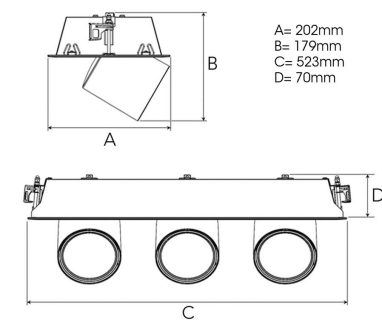

TECHNICAL SPECIFICATION

Product Code	306-562-30
Colour	Grey
Control	On/off
CRI light colour	930 (BBBL)
Delivered lumen output lm	3 x 2800
Driver	Stand alone, included
EEL	E
Light distribution	Flood
Lightsource	LED COB
Mains input voltage	220-240 V
Measurements A	202
Measurements B	179
Measurements C	523
Measurements D	70
Mounting	Recessed
Position	360°/60°
Lifetime	L80 B10, 50.000h
Protection	IP 20, class III
Sawing instructions x	177
Sawing instructions y	512
Start Time	Instant
System power W	3 x 24,3
Unit	mm
Weight	2.8

Spot		Medium		Flood		Wide Flood	
14°		27°		38°		56°	
m	ø	m	ø	m	ø	m	ø
1.0	0.25	1.0	0.48	1.0	0.69	1.0	1.07
2.0	0.49	2.0	0.95	2.0	1.39	2.0	2.14
3.0	0.74	3.0	1.43	3.0	2.08	3.0	3.22

177 x 512mm