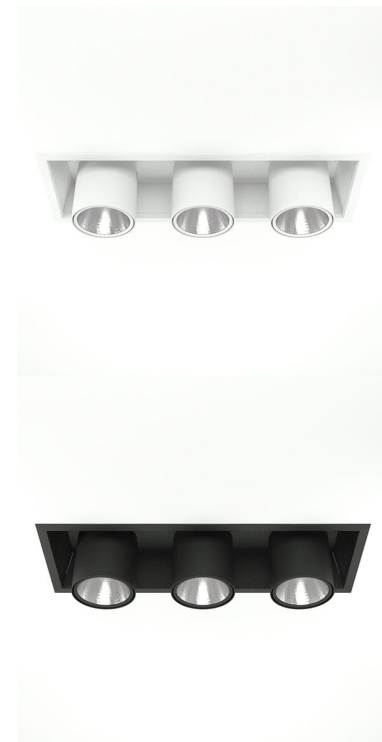

FLEX III 3000, 930 (BBBL), FLOOD, GREY

- ✓ Moderne og minimalistisk downlight som bevarer et rent uttrykk i himlingen.
- ✓ Tilgjengelig i forskjellige lumenpakker
- ✓ Verktøyfri installasjon
- ✓ Tilgjengelig i fargene hvit, svart og grå
- ✓ Uttrekkbar og roterende

TECHNICAL SPECIFICATION

Product Code	306-562-30
Colour	Grey
Control	On/off
CRI light colour	930 (BBBL)
Delivered lumen output lm	3 x 2800
Driver	Stand alone, included
EEL	E
Light distribution	Flood
Lightsource	LED COB
Mains input voltage	220-240 V
Measurements A	202
Measurements B	179
Measurements C	523
Measurements D	70
Mounting	Recessed
Position	360°/60°
Lifetime	L80 B10, 50.000h
Protection	IP 20, class III
Sawing instructions x	177
Sawing instructions y	512
Start Time	Instant
System power W	3 x 24,3
Unit	mm
Weight	2.8

Spot		Medium		Flood		Wide Flood	
14°		27°		38°		56°	
m	ø	m	ø	m	ø	m	ø
1.0	0.25	1.0	0.48	1.0	0.69	1.0	1.07
2.0	0.49	2.0	0.95	2.0	1.39	2.0	2.14
3.0	0.74	3.0	1.43	3.0	2.08	3.0	3.22

177 x 512mm