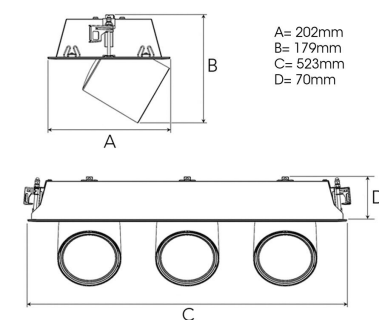

TECHNICAL SPECIFICATION

Product Code	306-562-20
Colour	Black
Control	On/off
CRI light colour	930 (BBBL)
Delivered lumen output lm	3 x 2800
Driver	Stand alone, included
EEL	E
Light distribution	Flood
Lightsource	LED COB
Mains input voltage	220-240 V
Measurements A	202
Measurements B	179
Measurements C	523
Measurements D	70
Mounting	Recessed
Position	360°/60°
Lifetime	L80 B10, 50.000h
Protection	IP 20, class III
Sawing instructions x	177
Sawing instructions y	512
Start Time	Instant
System power W	3 x 24,3
Unit	mm
Weight	2.8

A= 202mm
B= 179mm
C= 523mm
D= 70mm

Spot		Medium		Flood		Wide Flood	
14°		27°		38°		56°	
m	ø	m	ø	m	ø	m	ø
1.0	0.25	1.0	0.48	1.0	0.69	1.0	1.07
2.0	0.49	2.0	0.95	2.0	1.39	2.0	2.14
3.0	0.74	3.0	1.43	3.0	2.08	3.0	3.22

177 x 512mm