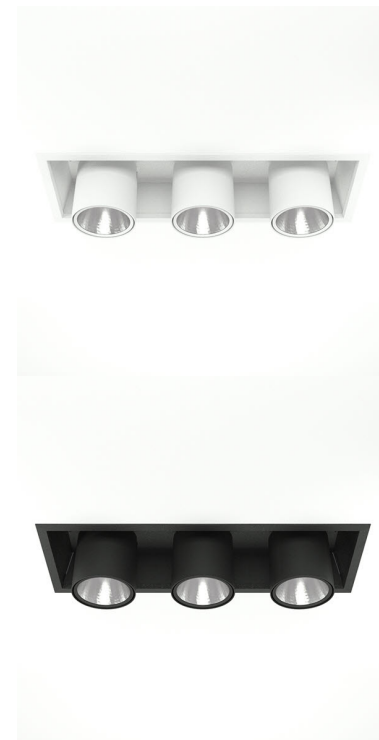

FLEX III 3000, 930 (BBBL), FLOOD, BLACK

ITAB

- ✓ Moderne og minimalistisk downlight som bevarer et rent uttrykk i himlingen.
- ✓ Tilgjengelig i forskjellige lumenpakker
- ✓ Verktøyfri installasjon
- ✓ Tilgjengelig i fargene hvit, svart og grå
- ✓ Uttrekkbar og roterende

TECHNICAL SPECIFICATION

Product Code	306-562-20
Colour	Black
Control	On/off
CRI light colour	930 (BBBL)
Delivered lumen output lm	3 x 2800
Driver	Stand alone, included
EEL	E
Light distribution	Flood
Lightsource	LED COB
Mains input voltage	220-240 V
Measurements A	202
Measurements B	179
Measurements C	523
Measurements D	70
Mounting	Recessed
Position	360°/60°
Lifetime	L80 B10, 50.000h
Protection	IP 20, class III
Sawing instructions x	177
Sawing instructions y	512
Start Time	Instant
System power W	3 x 24,3
Unit	mm
Weight	2.8

A= 202mm
B= 179mm
C= 523mm
D= 70mm

Spot		Medium		Flood		Wide Flood	
14°		27°		38°		56°	
m	ø	m	ø	m	ø	m	ø
1.0	0.25	1.0	0.48	1.0	0.69	1.0	1.07
2.0	0.49	2.0	0.95	2.0	1.39	2.0	2.14
3.0	0.74	3.0	1.43	3.0	2.08	3.0	3.22

177 x 512mm