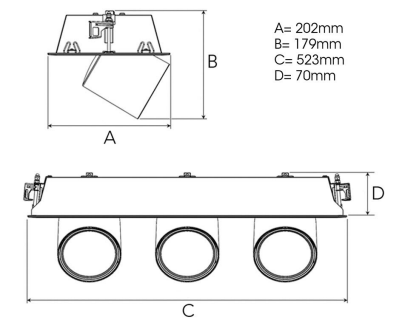

TECHNICAL SPECIFICATION

Product Code	306-573-20
Colour	Black
Control	On/off
CRI light colour	930 (BBBL)
Delivered lumen output lm	3 x 3850
Driver	Stand alone, included
EEL	E
Light distribution	Wide flood
Lightsource	LED COB
Mains input voltage	220-240 V
Measurements A	202
Measurements B	179
Measurements C	523
Measurements D	70
Mounting	Recessed
Position	360°/60°
Lifetime	L80 B10, 50.000h
Protection	IP 20, class III
Sawing instructions x	177
Sawing instructions y	512
Start Time	Instant
System power W	3 x 35,3
Unit	mm
Weight	2,8

A= 202mm
B= 179mm
C= 523mm
D= 70mm

Spot	14°		27°		38°		56°	
	m	ø	m	ø	m	ø	m	ø
1.0	0.25	0.48	0.69	1.07	1.0	0.48	1.39	2.14
2.0	0.49	0.95	1.39	2.14	2.0	0.95	2.78	4.28
3.0	0.74	1.43	2.08	3.22	3.0	1.43	4.17	6.42

177 x 512mm