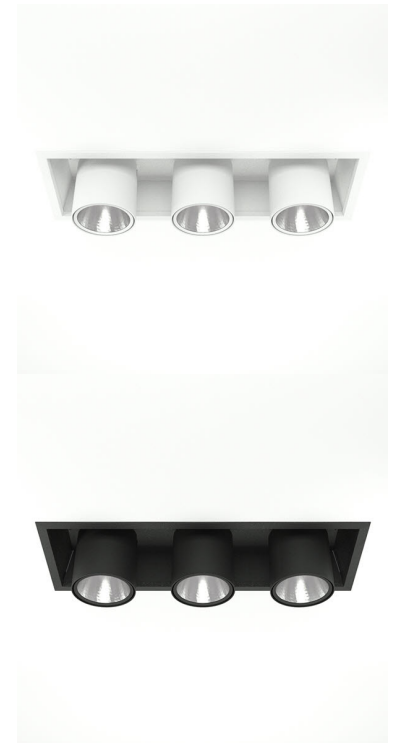

FLEX III 3000, 930 (BBBL), WIDE FLOOD, WHITE

ITAB

- ✓ Techo moderno, minimalista y de aspecto limpio
- ✓ Disponible en varios paquetes de lúmenes
- ✓ Instalación sin herramientas
- ✓ Disponible en blanco, negro y gris
- ✓ Retráctil y giratorio

TECHNICAL SPECIFICATION

Product Code	306-568-10
Colour	White
Control	On/off
CRI light colour	930 (BBBL)
Delivered lumen output lm	3 x 2800
Driver	Stand alone, included
EEL	E
Light distribution	Wide flood
Lightsource	LED COB
Mains input voltage	220-240 V
Measurements A	202
Measurements B	179
Measurements C	523
Measurements D	70
Mounting	Recessed
Position	360°/60°
Lifetime	L80 B10, 50.000h
Protection	IP 20, class III
Sawing instructions x	177
Sawing instructions y	512
Start Time	Instant
System power W	3 x 24,3
Unit	mm
Weight	2.8

A= 202mm
B= 179mm
C= 523mm
D= 70mm

Spot		Medium		Flood		Wide Flood	
14°		27°		38°		56°	
m	ø	m	ø	m	ø	m	ø
1.0	0.25	1.0	0.48	1.0	0.69	1.0	1.07
2.0	0.49	2.0	0.95	2.0	1.39	2.0	2.14
3.0	0.74	3.0	1.43	3.0	2.08	3.0	3.22

177 x 512mm