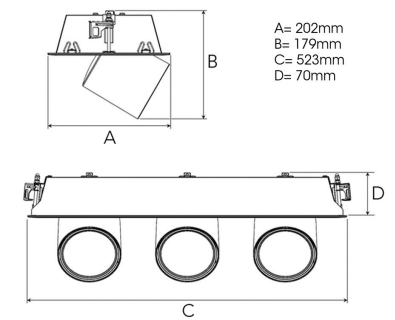

TECHNICAL SPECIFICATION

Product Code	306-568-10
Colour	White
Control	On/off
CRI light colour	930 (BBBL)
Delivered lumen output lm	3 x 2800
Driver	Stand alone, included
EEL	E
Light distribution	Wide flood
Lightsource	LED COB
Mains input voltage	220-240 V
Measurements A	202
Measurements B	179
Measurements C	523
Measurements D	70
Mounting	Recessed
Position	360°/60°
Lifetime	L80 B10, 50.000h
Protection	IP 20, class III
Sawing instructions x	177
Sawing instructions y	512
Start Time	Instant
System power W	3 x 24,3
Unit	mm
Weight	2.8

A= 202mm
B= 179mm
C= 523mm
D= 70mm

Spot		Medium		Flood		Wide Flood	
14°		27°		38°		56°	
m	ø	m	ø	m	ø	m	ø
1.0	0.25	1.0	0.48	1.0	0.69	1.0	1.07
2.0	0.49	2.0	0.95	2.0	1.39	2.0	2.14
3.0	0.74	3.0	1.43	3.0	2.08	3.0	3.22

177 x 512mm