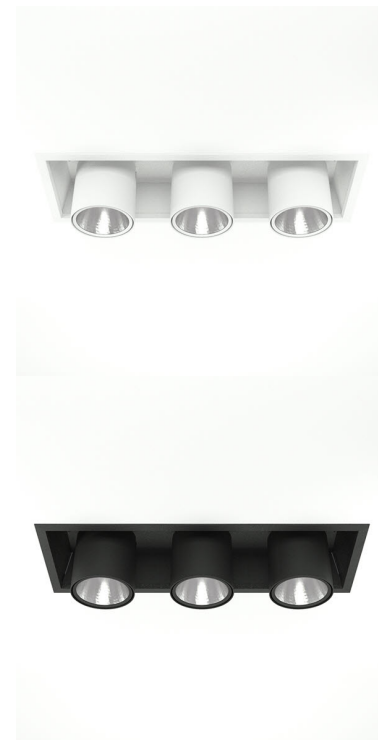

FLEX III 4000, 930 (BBBL), SPOT, GREY

ITAB

- ✓ Techo moderno, minimalista y de aspecto limpio
- ✓ Disponible en varios paquetes de lúmenes
- ✓ Instalación sin herramientas
- ✓ Disponible en blanco, negro y gris
- ✓ Retráctil y giratorio

TECHNICAL SPECIFICATION

Product Code	306-570-30
Colour	Grey
Control	On/off
CRI light colour	930 (BBBL)
Delivered lumen output lm	3 x 3850
Driver	Stand alone, included
EEL	E
Light distribution	Spot
Lightsource	LED COB
Mains input voltage	220-240 V
Measurements A	202
Measurements B	179
Measurements C	523
Measurements D	70
Mounting	Recessed
Position	360°/60°
Lifetime	L80 B10, 50.000h
Protection	IP 20, class III
Sawing instructions x	177
Sawing instructions y	512
Start Time	Instant
System power W	3 x 35,3
Unit	mm
Weight	2,8

A= 202mm
B= 179mm
C= 523mm
D= 70mm

Spot		Medium		Flood		Wide Flood	
14°		27°		38°		56°	
m	ø	m	ø	m	ø	m	ø
1.0	0.25	1.0	0.48	1.0	0.69	1.0	1.07
2.0	0.49	2.0	0.95	2.0	1.39	2.0	2.14
3.0	0.74	3.0	1.43	3.0	2.08	3.0	3.22

177 x 512mm