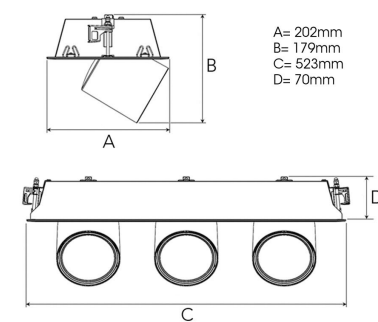

TECHNICAL SPECIFICATION

Product Code	306-570-30
Colour	Grey
Control	On/off
CRI light colour	930 (BBBL)
Delivered lumen output lm	3 x 3850
Driver	Stand alone, included
EEL	E
Light distribution	Spot
Lightsource	LED COB
Mains input voltage	220-240 V
Measurements A	202
Measurements B	179
Measurements C	523
Measurements D	70
Mounting	Recessed
Position	360°/60°
Lifetime	L80 B10, 50.000h
Protection	IP 20, class III
Sawing instructions x	177
Sawing instructions y	512
Start Time	Instant
System power W	3 x 35,3
Unit	mm
Weight	2,8

A= 202mm
B= 179mm
C= 523mm
D= 70mm

Spot		Medium		Flood		Wide Flood	
14°		27°		38°		56°	
m	ø	m	ø	m	ø	m	ø
1.0	0.25	1.0	0.48	1.0	0.69	1.0	1.07
2.0	0.49	2.0	0.95	2.0	1.39	2.0	2.14
3.0	0.74	3.0	1.43	3.0	2.08	3.0	3.22

177 x 512mm