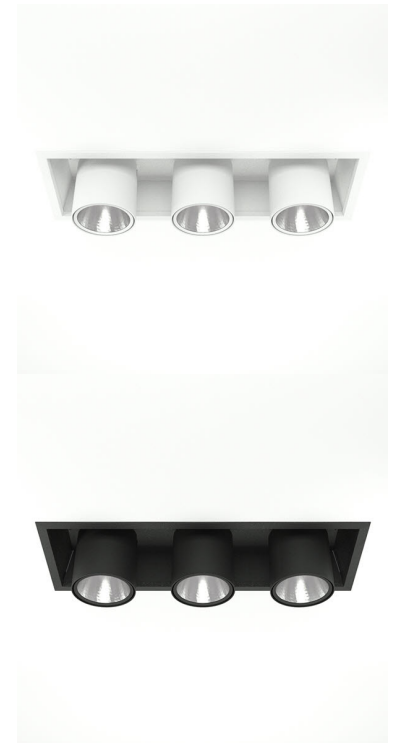

FLEX III 4000, 930 (BBBL), SPOT, BLACK

- ✓ Techo moderno, minimalista y de aspecto limpio
- ✓ Disponible en varios paquetes de lúmenes
- ✓ Instalación sin herramientas
- ✓ Disponible en blanco, negro y gris
- ✓ Retráctil y giratorio

TECHNICAL SPECIFICATION

Product Code	306-570-20
Colour	Black
Control	On/off
CRI light colour	930 (BBBL)
Delivered lumen output lm	3 x 3850
Driver	Stand alone, included
EEL	E
Light distribution	Spot
Lightsource	LED COB
Mains input voltage	220-240 V
Measurements A	202
Measurements B	179
Measurements C	523
Measurements D	70
Mounting	Recessed
Position	360°/60°
Lifetime	L80 B10, 50.000h
Protection	IP 20, class III
Sawing instructions x	177
Sawing instructions y	512
Start Time	Instant
System power W	3 x 35,3
Unit	mm
Weight	2,8

Spot		Medium		Flood		Wide Flood	
14°		27°		38°		56°	
m	ø	m	ø	m	ø	m	ø
1.0	0.25	1.0	0.48	1.0	0.69	1.0	1.07
2.0	0.49	2.0	0.95	2.0	1.39	2.0	2.14
3.0	0.74	3.0	1.43	3.0	2.08	3.0	3.22

177 x 512mm