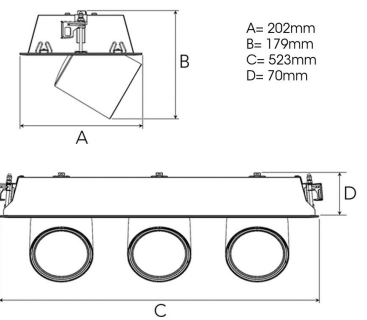

FLEX III 4000, 930 (BBBL), SPOT, BLACK

- ✓ Techo moderno, minimalista y de aspecto limpio
- ✓ Disponible en varios paquetes de lúmenes
- ✓ Instalación sin herramientas
- ✓ Disponible en blanco, negro y gris
- ✓ Retráctil y giratorio

TECHNICAL SPECIFICATION

Product Code	306-570-20
Colour	Black
Control	On/off
CRI light colour	930 (BBBL)
Delivered lumen output lm	3 x 3850
Driver	Stand alone, included
EEL	E
Light distribution	Spot
Lightsource	LED COB
Mains input voltage	220-240 V
Measurements A	202
Measurements B	179
Measurements C	523
Measurements D	70
Mounting	Recessed
Position	360°/60°
Lifetime	L80 B10, 50.000h
Protection	IP 20, class III
Sawing instructions x	177
Sawing instructions y	512
Start Time	Instant
System power W	3 x 35,3
Unit	mm
Weight	2,8

Spot		Medium		Flood		Wide Flood	
14°		27°		38°		56°	
m	ø	m	ø	m	ø	m	ø
1.0	0.25	1.0	0.48	1.0	0.69	1.0	1.07
2.0	0.49	2.0	0.95	2.0	1.39	2.0	2.14
3.0	0.74	3.0	1.43	3.0	2.08	3.0	3.22

177 x 512mm