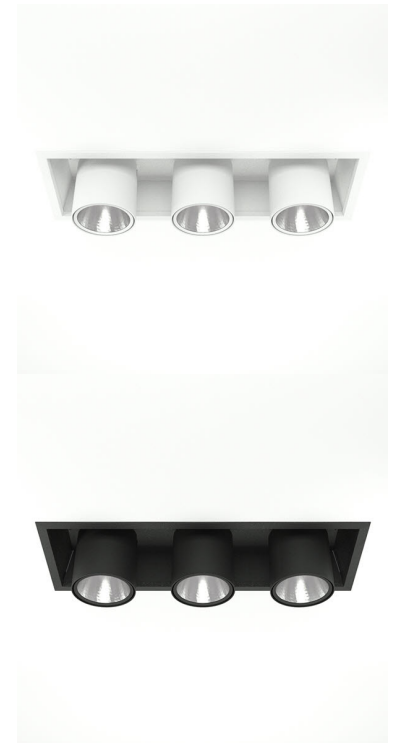

FLEX III 4000, 930 (BBBL), SPOT, WHITE

- ✓ Techo moderno, minimalista y de aspecto limpio
- ✓ Disponible en varios paquetes de lúmenes
- ✓ Instalación sin herramientas
- ✓ Disponible en blanco, negro y gris
- ✓ Retráctil y giratorio

TECHNICAL SPECIFICATION

Product Code	306-570-10
Colour	White
Control	On/off
CRI light colour	930 (BBBL)
Delivered lumen output lm	3 x 3850
Driver	Stand alone, included
EEL	E
Light distribution	Spot
Lightsource	LED COB
Mains input voltage	220-240 V
Measurements A	202
Measurements B	179
Measurements C	523
Measurements D	70
Mounting	Recessed
Position	360°/60°
Lifetime	L80 B10, 50.000h
Protection	IP 20, class III
Sawing instructions x	177
Sawing instructions y	512
Start Time	Instant
System power W	3 x 35,3
Unit	mm
Weight	2,8

Spot		Medium		Flood		Wide Flood	
14°		27°		38°		56°	
m	ø	m	ø	m	ø	m	ø
1.0	0.25	1.0	0.48	1.0	0.69	1.0	1.07
2.0	0.49	2.0	0.95	2.0	1.39	2.0	2.14
3.0	0.74	3.0	1.43	3.0	2.08	3.0	3.22

177 x 512mm