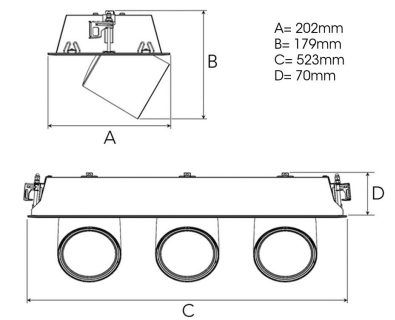

FLEX III 4000, 930 (BBBL), SPOT, WHITE

- ✓ Techo moderno, minimalista y de aspecto limpio
- ✓ Disponible en varios paquetes de lúmenes
- ✓ Instalación sin herramientas
- ✓ Disponible en blanco, negro y gris
- ✓ Retráctil y giratorio

TECHNICAL SPECIFICATION

Product Code	306-570-10
Colour	White
Control	On/off
CRI light colour	930 (BBBL)
Delivered lumen output lm	3 x 3850
Driver	Stand alone, included
EEL	E
Light distribution	Spot
Lightsource	LED COB
Mains input voltage	220-240 V
Measurements A	202
Measurements B	179
Measurements C	523
Measurements D	70
Mounting	Recessed
Position	360°/60°
Lifetime	L80 B10, 50.000h
Protection	IP 20, class III
Sawing instructions x	177
Sawing instructions y	512
Start Time	Instant
System power W	3 x 35,3
Unit	mm
Weight	2,8

Spot		Medium		Flood		Wide Flood	
14°		27°		38°		56°	
m	ø	m	ø	m	ø	m	ø
1.0	0.25	1.0	0.48	1.0	0.69	1.0	1.07
2.0	0.49	2.0	0.95	2.0	1.39	2.0	2.14
3.0	0.74	3.0	1.43	3.0	2.08	3.0	3.22

177 x 512mm