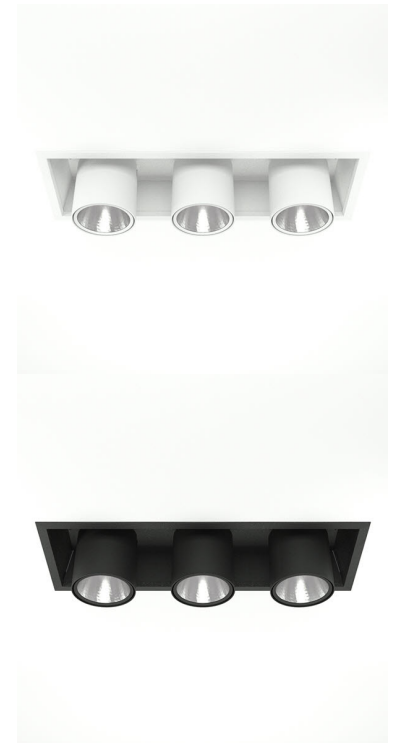

FLEX III 3000, 930 (BBBL), SPOT, GREY

- ✓ Techo moderno, minimalista y de aspecto limpio
- ✓ Disponible en varios paquetes de lúmenes
- ✓ Instalación sin herramientas
- ✓ Disponible en blanco, negro y gris
- ✓ Retráctil y giratorio

TECHNICAL SPECIFICATION

Product Code	306-560-30
Colour	Grey
Control	On/off
CRI light colour	930 (BBBL)
Delivered lumen output lm	3 x 2800
Driver	Stand alone, included
EEL	E
Light distribution	Spot
Lightsource	LED COB
Mains input voltage	220-240 V
Measurements A	202
Measurements B	179
Measurements C	523
Measurements D	70
Mounting	Recessed
Position	360°/60°
Lifetime	L80 B10, 50.000h
Protection	IP 20, class III
Sawing instructions x	177
Sawing instructions y	512
Start Time	Instant
System power W	3 x 24,3
Unit	mm
Weight	2.8

Spot		Medium		Flood		Wide Flood	
14°		27°		38°		56°	
m	ø	m	ø	m	ø	m	ø
1.0	0.25	1.0	0.48	1.0	0.69	1.0	1.07
2.0	0.49	2.0	0.95	2.0	1.39	2.0	2.14
3.0	0.74	3.0	1.43	3.0	2.08	3.0	3.22

177 x 512mm