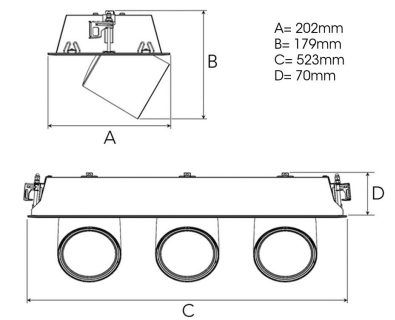

TECHNICAL SPECIFICATION

Product Code	306-560-30
Colour	Grey
Control	On/off
CRI light colour	930 (BBBL)
Delivered lumen output lm	3 x 2800
Driver	Stand alone, included
EEL	E
Light distribution	Spot
Lightsource	LED COB
Mains input voltage	220-240 V
Measurements A	202
Measurements B	179
Measurements C	523
Measurements D	70
Mounting	Recessed
Position	360°/60°
Lifetime	L80 B10, 50.000h
Protection	IP 20, class III
Sawing instructions x	177
Sawing instructions y	512
Start Time	Instant
System power W	3 x 24,3
Unit	mm
Weight	2.8

Spot		Medium		Flood		Wide Flood	
14°		27°		38°		56°	
m	ø	m	ø	m	ø	m	ø
1.0	0.25	1.0	0.48	1.0	0.69	1.0	1.07
2.0	0.49	2.0	0.95	2.0	1.39	2.0	2.14
3.0	0.74	3.0	1.43	3.0	2.08	3.0	3.22

177 x 512mm