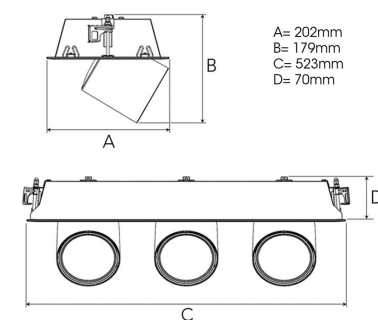

TECHNICAL SPECIFICATION

| | |
|---------------------------|-----------------------|
| Product Code | 306-560-10 |
| Colour | White |
| Control | On/off |
| CRI light colour | 930 (BBBL) |
| Delivered lumen output lm | 3 x 2800 |
| Driver | Stand alone, included |
| EEL | E |
| Light distribution | Spot |
| Lightsource | LED COB |
| Mains input voltage | 220-240 V |
| Measurements A | 202 |
| Measurements B | 179 |
| Measurements C | 523 |
| Measurements D | 70 |
| Mounting | Recessed |
| Position | 360°/60° |
| Lifetime | L80 B10, 50.000h |
| Protection | IP 20, class III |
| Sawing instructions x | 177 |
| Sawing instructions y | 512 |
| Start Time | Instant |
| System power W | 3 x 24,3 |
| Unit | mm |
| Weight | 2.8 |

A= 202mm
B= 179mm
C= 523mm
D= 70mm

| Spot | | Medium | | Flood | | Wide Flood | |
|------|------|--------|------|-------|------|------------|------|
| 14° | | 27° | | 38° | | 56° | |
| m | ø | m | ø | m | ø | m | ø |
| 1.0 | 0.25 | 1.0 | 0.48 | 1.0 | 0.69 | 1.0 | 1.07 |
| 2.0 | 0.49 | 2.0 | 0.95 | 2.0 | 1.39 | 2.0 | 2.14 |
| 3.0 | 0.74 | 3.0 | 1.43 | 3.0 | 2.08 | 3.0 | 3.22 |

177 x 512mm