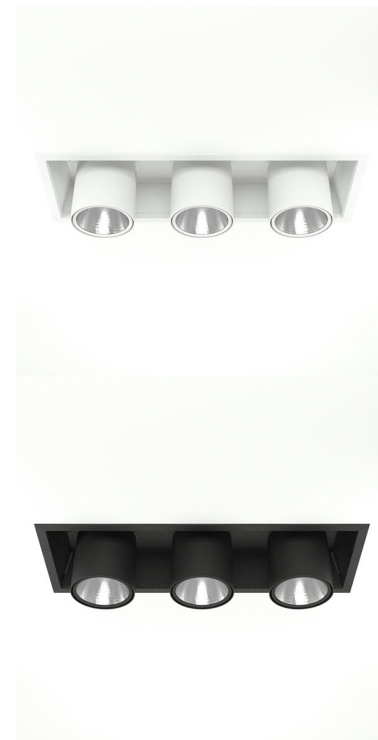

FLEX III 3000, 930 (BBBL), SPOT, WHITE

ITAB

- ✓ Techo moderno, minimalista y de aspecto limpio
- ✓ Disponible en varios paquetes de lúmenes
- ✓ Instalación sin herramientas
- ✓ Disponible en blanco, negro y gris
- ✓ Retráctil y giratorio

TECHNICAL SPECIFICATION

| | |
|---------------------------|-----------------------|
| Product Code | 306-560-10 |
| Colour | White |
| Control | On/off |
| CRI light colour | 930 (BBBL) |
| Delivered lumen output lm | 3 x 2800 |
| Driver | Stand alone, included |
| EEL | E |
| Light distribution | Spot |
| Lightsource | LED COB |
| Mains input voltage | 220-240 V |
| Measurements A | 202 |
| Measurements B | 179 |
| Measurements C | 523 |
| Measurements D | 70 |
| Mounting | Recessed |
| Position | 360°/60° |
| Lifetime | L80 B10, 50.000h |
| Protection | IP 20, class III |
| Sawing instructions x | 177 |
| Sawing instructions y | 512 |
| Start Time | Instant |
| System power W | 3 x 24,3 |
| Unit | mm |
| Weight | 2.8 |

A= 202mm
B= 179mm
C= 523mm
D= 70mm

| Spot | | Medium | | Flood | | Wide Flood | |
|------|------|--------|------|-------|------|------------|------|
| 14° | | 27° | | 38° | | 56° | |
| m | ø | m | ø | m | ø | m | ø |
| 1.0 | 0.25 | 1.0 | 0.48 | 1.0 | 0.69 | 1.0 | 1.07 |
| 2.0 | 0.49 | 2.0 | 0.95 | 2.0 | 1.39 | 2.0 | 2.14 |
| 3.0 | 0.74 | 3.0 | 1.43 | 3.0 | 2.08 | 3.0 | 3.22 |

177 x 512mm