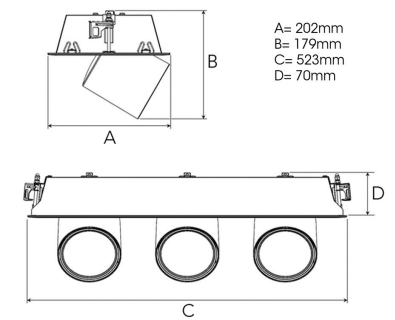

TECHNICAL SPECIFICATION

Product Code	306-571-30
Colour	Grey
Control	On/off
CRI light colour	930 (BBBL)
Delivered lumen output lm	3 x 3850
Driver	Stand alone, included
EEL	E
Light distribution	Medium
Lightsource	LED COB
Mains input voltage	220-240 V
Measurements A	202
Measurements B	179
Measurements C	523
Measurements D	70
Mounting	Recessed
Position	360°/60°
Lifetime	L80 B10, 50.000h
Protection	IP 20, class III
Sawing instructions x	177
Sawing instructions y	512
Start Time	Instant
System power W	3 x 35,3
Unit	mm
Weight	2,8

A= 202mm
B= 179mm
C= 523mm
D= 70mm

Spot	Medium		Flood		Wide Flood	
	14°	27°	38°	56°		
m	ø	m	ø	m	ø	m
1.0	0.25	0.48	0.69	1.07		
2.0	0.49	0.95	1.39	2.14		
3.0	0.74	1.43	2.08	3.22		

177 x 512mm