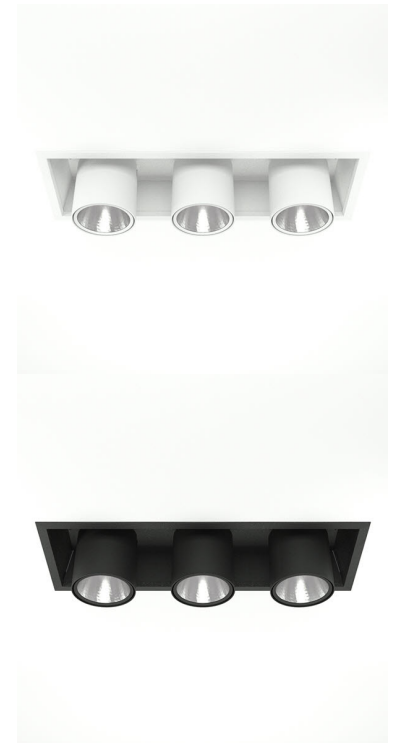

FLEX III 4000, 930 (BBBL), MEDIUM, GREY

- ✓ Techo moderno, minimalista y de aspecto limpio
- ✓ Disponible en varios paquetes de lúmenes
- ✓ Instalación sin herramientas
- ✓ Disponible en blanco, negro y gris
- ✓ Retráctil y giratorio

TECHNICAL SPECIFICATION

Product Code	306-571-30
Colour	Grey
Control	On/off
CRI light colour	930 (BBBL)
Delivered lumen output lm	3 x 3850
Driver	Stand alone, included
EEL	E
Light distribution	Medium
Lightsource	LED COB
Mains input voltage	220-240 V
Measurements A	202
Measurements B	179
Measurements C	523
Measurements D	70
Mounting	Recessed
Position	360°/60°
Lifetime	L80 B10, 50.000h
Protection	IP 20, class III
Sawing instructions x	177
Sawing instructions y	512
Start Time	Instant
System power W	3 x 35,3
Unit	mm
Weight	2,8

A= 202mm
B= 179mm
C= 523mm
D= 70mm

Spot	Medium		Flood		Wide Flood	
	14°	27°	38°	56°		
m	ø	m	ø	m	ø	m
1.0	0.25	0.48	0.69	1.07		
2.0	0.49	0.95	1.39	2.14		
3.0	0.74	1.43	2.08	3.22		

177 x 512mm