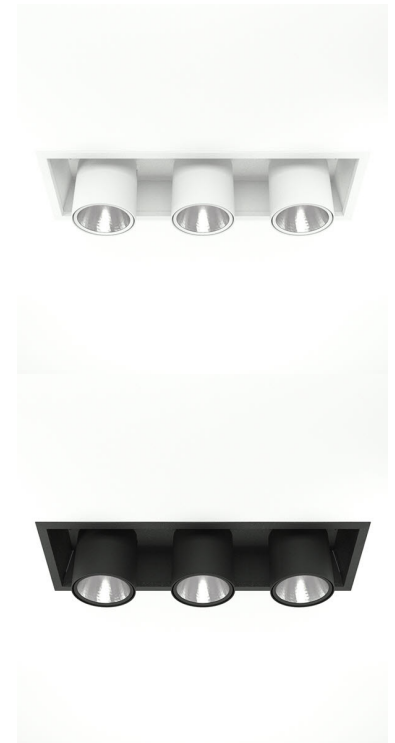

# FLEX III 3000, 930 (BBBL), MEDIUM, WHITE

- ✓ Techo moderno, minimalista y de aspecto limpio
- ✓ Disponible en varios paquetes de lúmenes
- ✓ Instalación sin herramientas
- ✓ Disponible en blanco, negro y gris
- ✓ Retráctil y giratorio

## TECHNICAL SPECIFICATION

Product Code	306-561-10
Colour	White
Control	On/off
CRI light colour	930 (BBBL)
Delivered lumen output lm	3 x 2800
Driver	Stand alone, included
EEL	E
Light distribution	Medium
Lightsource	LED COB
Mains input voltage	220-240 V
Measurements A	202
Measurements B	179
Measurements C	523
Measurements D	70
Mounting	Recessed
Position	360°/60°
Lifetime	L80 B10, 50.000h
Protection	IP 20, class III
Sawing instructions x	177
Sawing instructions y	512
Start Time	Instant
System power W	3 x 24,3
Unit	mm
Weight	2.8

Spot	Medium		Flood		Wide Flood	
	14°	27°	38°	56°		
m	ø	m	ø	m	ø	m
1.0	0.25	0.48	0.69	1.07		
2.0	0.49	0.95	1.39	2.14		
3.0	0.74	1.43	2.08	3.22		

177 x 512mm