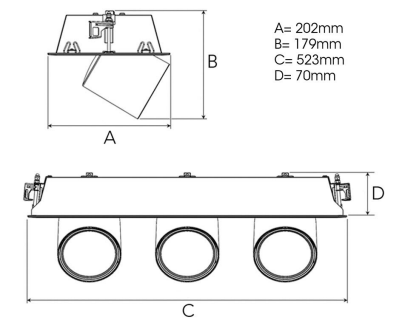

## TECHNICAL SPECIFICATION

Product Code	306-561-10
Colour	White
Control	On/off
CRI light colour	930 (BBBL)
Delivered lumen output lm	3 x 2800
Driver	Stand alone, included
EEL	E
Light distribution	Medium
Lightsource	LED COB
Mains input voltage	220-240 V
Measurements A	202
Measurements B	179
Measurements C	523
Measurements D	70
Mounting	Recessed
Position	360°/60°
Lifetime	L80 B10, 50.000h
Protection	IP 20, class III
Sawing instructions x	177
Sawing instructions y	512
Start Time	Instant
System power W	3 x 24,3
Unit	mm
Weight	2.8

Spot	Medium		Flood		Wide Flood	
	14°	27°	38°	56°		
m	ø	m	ø	m	ø	m
1.0	0.25	0.48	0.69	1.07		
2.0	0.49	0.95	1.39	2.14		
3.0	0.74	1.43	2.08	3.22		

177 x 512mm