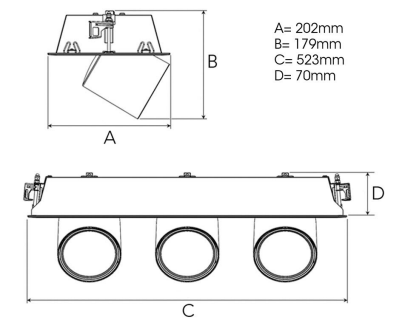

TECHNICAL SPECIFICATION

Product Code	306-572-30
Colour	Grey
Control	On/off
CRI light colour	930 (BBBL)
Delivered lumen output lm	3 x 3850
Driver	Stand alone, included
EEL	E
Light distribution	Flood
Lightsource	LED COB
Mains input voltage	220-240 V
Measurements A	202
Measurements B	179
Measurements C	523
Measurements D	70
Mounting	Recessed
Position	360°/60°
Lifetime	L80 B10, 50.000h
Protection	IP 20, class III
Sawing instructions x	177
Sawing instructions y	512
Start Time	Instant
System power W	3 x 35,3
Unit	mm
Weight	2,8

A= 202mm
B= 179mm
C= 523mm
D= 70mm

Spot	14°		27°		38°		56°	
	m	ø	m	ø	m	ø	m	ø
1.0	0.25		0.48		0.69		1.07	
2.0	0.49		0.95		1.39		2.14	
3.0	0.74		1.43		2.08		3.22	

177 x 512mm