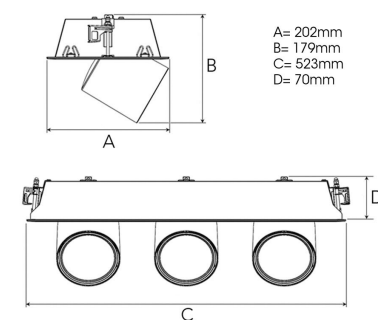

## TECHNICAL SPECIFICATION

Product Code	306-572-20
Colour	Black
Control	On/off
CRI light colour	930 (BBBL)
Delivered lumen output lm	3 x 3850
Driver	Stand alone, included
EEL	E
Light distribution	Flood
Lightsource	LED COB
Mains input voltage	220-240 V
Measurements A	202
Measurements B	179
Measurements C	523
Measurements D	70
Mounting	Recessed
Position	360°/60°
Lifetime	L80 B10, 50.000h
Protection	IP 20, class III
Sawing instructions x	177
Sawing instructions y	512
Start Time	Instant
System power W	3 x 35,3
Unit	mm
Weight	2,8

A= 202mm  
B= 179mm  
C= 523mm  
D= 70mm

Spot	14°		27°		38°		56°	
	m	ø	m	ø	m	ø	m	ø
1.0	0.25		0.48		0.69		1.07	
2.0	0.49		0.95		1.39		2.14	
3.0	0.74		1.43		2.08		3.22	

177 x 512mm