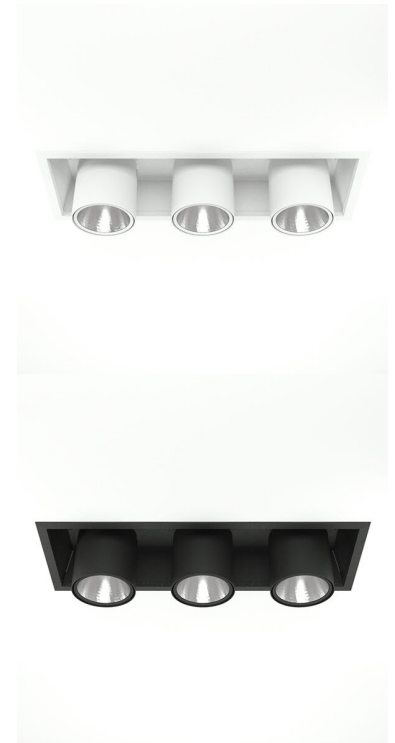

FLEX III 4000, 930 (BBBL), FLOOD, WHITE

- ✓ Techo moderno, minimalista y de aspecto limpio
- ✓ Disponible en varios paquetes de lúmenes
- ✓ Instalación sin herramientas
- ✓ Disponible en blanco, negro y gris
- ✓ Retráctil y giratorio

TECHNICAL SPECIFICATION

Product Code	306-572-10
Colour	White
Control	On/off
CRI light colour	930 (BBBL)
Delivered lumen output lm	3 x 3850
Driver	Stand alone, included
EEL	E
Light distribution	Flood
Lightsource	LED COB
Mains input voltage	220-240 V
Measurements A	202
Measurements B	179
Measurements C	523
Measurements D	70
Mounting	Recessed
Position	360°/60°
Lifetime	L80 B10, 50.000h
Protection	IP 20, class III
Sawing instructions x	177
Sawing instructions y	512
Start Time	Instant
System power W	3 x 35,3
Unit	mm
Weight	2,8

Spot		Medium		Flood		Wide Flood	
14°		27°		38°		56°	
m	ø	m	ø	m	ø	m	ø
1.0	0.25	1.0	0.48	1.0	0.69	1.0	1.07
2.0	0.49	2.0	0.95	2.0	1.39	2.0	2.14
3.0	0.74	3.0	1.43	3.0	2.08	3.0	3.22

177 x 512mm