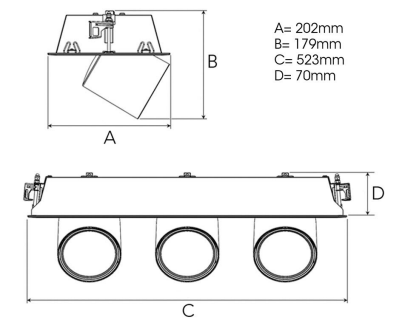

TECHNICAL SPECIFICATION

Product Code	306-572-10
Colour	White
Control	On/off
CRI light colour	930 (BBBL)
Delivered lumen output lm	3 x 3850
Driver	Stand alone, included
EEL	E
Light distribution	Flood
Lightsource	LED COB
Mains input voltage	220-240 V
Measurements A	202
Measurements B	179
Measurements C	523
Measurements D	70
Mounting	Recessed
Position	360°/60°
Lifetime	L80 B10, 50.000h
Protection	IP 20, class III
Sawing instructions x	177
Sawing instructions y	512
Start Time	Instant
System power W	3 x 35,3
Unit	mm
Weight	2,8

Spot		Medium		Flood		Wide Flood	
14°		27°		38°		56°	
m	ø	m	ø	m	ø	m	ø
1.0	0.25	1.0	0.48	1.0	0.69	1.0	1.07
2.0	0.49	2.0	0.95	2.0	1.39	2.0	2.14
3.0	0.74	3.0	1.43	3.0	2.08	3.0	3.22

177 x 512mm