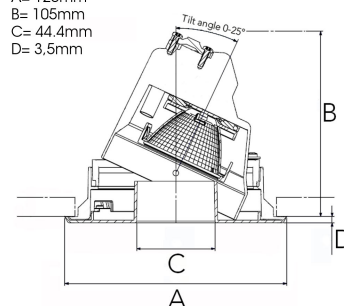

RAY 1000, 930 (BBBL), SPOT W/ GLASS, GREY

ITAB

- ✓ Gir et diskret rent utseende
- ✓ Verktøyfri installasjon
- ✓ Tilgjengelig i fargene hvit, svart og grå

TECHNICAL SPECIFICATION

Product Code	317-540-30
Colour	Grey
Control	On/off
CRI light colour	930 (BBBL)
Delivered lumen output lm	1000
Driver	Included
EEL	E
Light distribution	Spot
Lightsource	LED COB
Mains input voltage	220-240 V
Measurements A	126
Measurements B	105
Measurements C	44,4
Measurements D	3,5
Mounting	Recessed
Position	360°/20°
Lifetime	L80 B10, 50.000h
Protection	IP 20, class III
Sawing instructions diameter	114
Start Time	Instant
System power W	16
Unit	mm
Weight	0.4

A= 126mm
B= 105mm
C= 44.4mm
D= 3.5mm

Spot	13°	Medium	27°
m	ø	m	ø
1.0	0.23	1.0	0.48
2.0	0.46	2.0	0.95
3.0	0.69	3.0	1.43

114mm