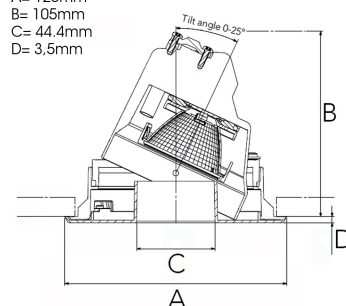

RAY 1000, 930 (BBBL), SPOT W/ GLASS, BLACK

ITAB

- ✓ Gir et diskret rent utseende
- ✓ Verktøyfri installasjon
- ✓ Tilgjengelig i fargene hvit, svart og grå

TECHNICAL SPECIFICATION

Product Code	317-540-20
Colour	Black
Control	On/off
CRI light colour	930 (BBBL)
Delivered lumen output lm	1000
Driver	Included
EEL	E
Light distribution	Spot
Lightsource	LED COB
Mains input voltage	220-240 V
Measurements A	126
Measurements B	105
Measurements C	44,4
Measurements D	3,5
Mounting	Recessed
Position	360°/20°
Lifetime	L80 B10, 50.000h
Protection	IP 20, class III
Sawing instructions diameter	114
Start Time	Instant
System power W	16
Unit	mm
Weight	0.4

A= 126mm
B= 105mm
C= 44.4mm
D= 3.5mm

Spot		Medium	
m	13°	m	27°
	ø		ø
1.0	0.23	1.0	0.48
2.0	0.46	2.0	0.95
3.0	0.69	3.0	1.43

114mm