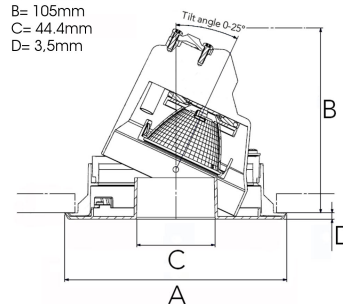

# RAY 1000, 930 (BBBL), SPOT W/ GLASS, GREY

ITAB

- ✓ Techo discreto, tranquilo y de aspecto limpio
- ✓ Instalación sin herramientas
- ✓ Disponible en blanco, negro y gris

## TECHNICAL SPECIFICATION

Product Code	317-540-30
Colour	Grey
Control	On/off
CRI light colour	930 (BBBL)
Delivered lumen output lm	1000
Driver	Included
EEL	E
Light distribution	Spot
Lightsource	LED COB
Mains input voltage	220-240 V
Measurements A	126
Measurements B	105
Measurements C	44,4
Measurements D	3,5
Mounting	Recessed
Position	360°/20°
Lifetime	L80 B10, 50.000h
Protection	IP 20, class III
Sawing instructions diameter	114
Start Time	Instant
System power W	16
Unit	mm
Weight	0.4

A= 126mm  
B= 105mm  
C= 44.4mm  
D= 3.5mm

Spot			Medium		
m	o	13°	m	o	27°
1.0	0.23		1.0	0.48	
2.0	0.46		2.0	0.95	
3.0	0.69		3.0	1.43	

114mm