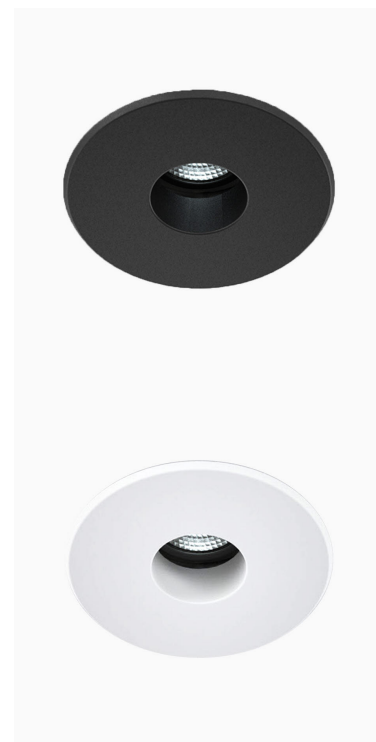

# RAY 1000, 930 (BBBL), SPOT W/ GLASS, GREY

ITAB

- ✓ Techo discreto, tranquilo y de aspecto limpio
- ✓ Instalación sin herramientas
- ✓ Disponible en blanco, negro y gris

## TECHNICAL SPECIFICATION

Product Code	317-540-30
Colour	Grey
Control	On/off
CRI light colour	930 (BBBL)
Delivered lumen output lm	1000
Driver	Included
EEL	E
Light distribution	Spot
Lightsource	LED COB
Mains input voltage	220-240 V
Measurements A	126
Measurements B	105
Measurements C	44,4
Measurements D	3,5
Mounting	Recessed
Position	360°/20°
Lifetime	L80 B10, 50.000h
Protection	IP 20, class III
Sawing instructions diameter	114
Start Time	Instant
System power W	16
Unit	mm
Weight	0.4

A= 126mm  
B= 105mm  
C= 44.4mm  
D= 3.5mm

Spot			Medium		
m	o	13°	m	o	27°
1.0	0.23		1.0	0.48	
2.0	0.46		2.0	0.95	
3.0	0.69		3.0	1.43	

114mm