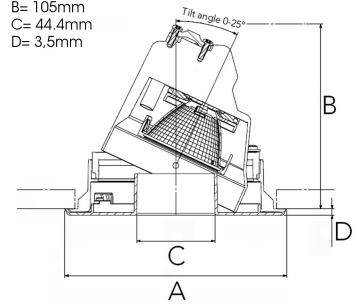

RAY 1000, 930 (BBBL), SPOT W/ GLASS, GREY

- ✓ Techo discreto, tranquilo y de aspecto limpio
- ✓ Instalación sin herramientas
- ✓ Disponible en blanco, negro y gris

TECHNICAL SPECIFICATION

Product Code	317-540-30
Colour	Grey
Control	On/off
CRI light colour	930 (BBBL)
Delivered lumen output lm	1000
Driver	Included
EEL	E
Light distribution	Spot
Lightsources	LED COB
Mains input voltage	220-240 V
Measurements A	126
Measurements B	105
Measurements C	44,4
Measurements D	3,5
Mounting	Recessed
Position	360°/20°
Lifetime	L80 B10, 50.000h
Protection	IP 20, class III
Sawing instructions diameter	114
Start Time	Instant
System power W	16
Unit	mm
Weight	0.4

A= 126mm
B= 105mm
C= 44.4mm
D= 3,5mm

Spot			Medium		
m	o	13°	m	o	27°
1.0	0.23		1.0	0.48	
2.0	0.46		2.0	0.95	
3.0	0.69		3.0	1.43	

114mm