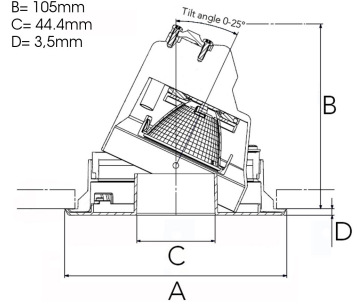

RAY 1000, 930 (BBBL), SPOT W/ GLASS, BLACK

ITAB

- ✓ Techo discreto, tranquilo y de aspecto limpio
- ✓ Instalación sin herramientas
- ✓ Disponible en blanco, negro y gris

TECHNICAL SPECIFICATION

Product Code	317-540-20
Colour	Black
Control	On/off
CRI light colour	930 (BBBL)
Delivered lumen output lm	1000
Driver	Included
EEL	E
Light distribution	Spot
Lightsource	LED COB
Mains input voltage	220-240 V
Measurements A	126
Measurements B	105
Measurements C	44,4
Measurements D	3,5
Mounting	Recessed
Position	360°/20°
Lifetime	L80 B10, 50.000h
Protection	IP 20, class III
Sawing instructions diameter	114
Start Time	Instant
System power W	16
Unit	mm
Weight	0.4

A= 126mm
B= 105mm
C= 44.4mm
D= 3.5mm

Spot			Medium		
m	o	13°	m	o	27°
1.0	0.23		1.0	0.48	
2.0	0.46		2.0	0.95	
3.0	0.69		3.0	1.43	

114mm