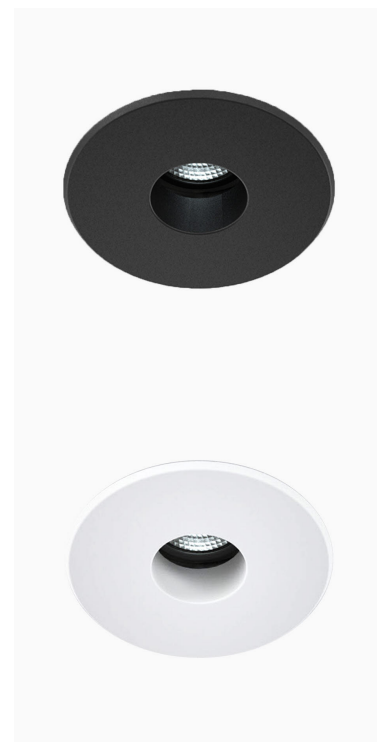

RAY 1000, 930 (BBBL), SPOT W/ GLASS, BLACK

ITAB

- ✓ Techo discreto, tranquilo y de aspecto limpio
- ✓ Instalación sin herramientas
- ✓ Disponible en blanco, negro y gris

TECHNICAL SPECIFICATION

Product Code	317-540-20
Colour	Black
Control	On/off
CRI light colour	930 (BBBL)
Delivered lumen output lm	1000
Driver	Included
EEL	E
Light distribution	Spot
Lightsource	LED COB
Mains input voltage	220-240 V
Measurements A	126
Measurements B	105
Measurements C	44,4
Measurements D	3,5
Mounting	Recessed
Position	360°/20°
Lifetime	L80 B10, 50.000h
Protection	IP 20, class III
Sawing instructions diameter	114
Start Time	Instant
System power W	16
Unit	mm
Weight	0.4

A= 126mm
B= 105mm
C= 44.4mm
D= 3.5mm

Spot			Medium		
m	o	13°	m	o	27°
1.0	0.23		1.0	0.48	
2.0	0.46		2.0	0.95	
3.0	0.69		3.0	1.43	

114mm