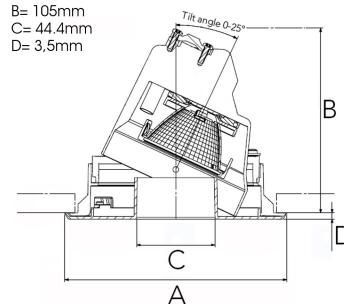

RAY 1000, 930 (BBBL), SPOT W/ GLASS, BLACK

ITAB

- ✓ Techo discreto, tranquilo y de aspecto limpio
- ✓ Instalación sin herramientas
- ✓ Disponible en blanco, negro y gris

TECHNICAL SPECIFICATION

Product Code	317-540-20
Colour	Black
Control	On/off
CRI light colour	930 (BBBL)
Delivered lumen output lm	1000
Driver	Included
EEL	E
Light distribution	Spot
Lightsource	LED COB
Mains input voltage	220-240 V
Measurements A	126
Measurements B	105
Measurements C	44,4
Measurements D	3,5
Mounting	Recessed
Position	360°/20°
Lifetime	L80 B10, 50.000h
Protection	IP 20, class III
Sawing instructions diameter	114
Start Time	Instant
System power W	16
Unit	mm
Weight	0.4

A= 126mm
B= 105mm
C= 44.4mm
D= 3.5mm

Spot			Medium		
m	o	13°	m	o	27°
1.0	0.23		1.0	0.48	
2.0	0.46		2.0	0.95	
3.0	0.69		3.0	1.43	

114mm