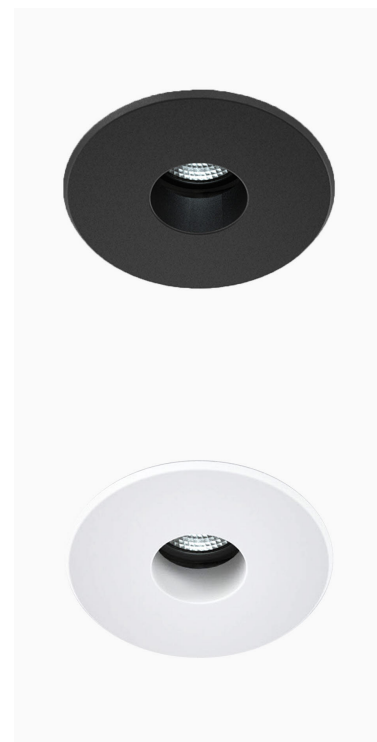

RAY 1000, 930 (BBBL), SPOT W/ GLASS, WHITE

ITAB

- ✓ Techo discreto, tranquilo y de aspecto limpio
- ✓ Instalación sin herramientas
- ✓ Disponible en blanco, negro y gris

TECHNICAL SPECIFICATION

Product Code	317-540-10
Colour	White
Control	On/off
CRI light colour	930 (BBBL)
Delivered lumen output lm	1000
Driver	Included
EEL	E
Light distribution	Spot
Lightsource	LED COB
Mains input voltage	220-240 V
Measurements A	126
Measurements B	105
Measurements C	44,4
Measurements D	3,5
Mounting	Recessed
Position	360°/20°
Lifetime	L80 B10, 50.000h
Protection	IP 20, class III
Sawing instructions diameter	114
Start Time	Instant
System power W	16
Unit	mm
Weight	0.4

A= 126mm
B= 105mm
C= 44.4mm
D= 3.5mm

Spot		Medium	
m	°	m	°
1.0	0.23	1.0	0.48
2.0	0.46	2.0	0.95
3.0	0.69	3.0	1.43

114mm