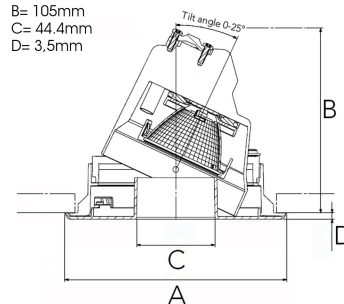

RAY 1000, 930 (BBBL), SPOT W/ GLASS, WHITE

ITAB

- ✓ Techo discreto, tranquilo y de aspecto limpio
- ✓ Instalación sin herramientas
- ✓ Disponible en blanco, negro y gris

TECHNICAL SPECIFICATION

Product Code	317-540-10
Colour	White
Control	On/off
CRI light colour	930 (BBBL)
Delivered lumen output lm	1000
Driver	Included
EEL	E
Light distribution	Spot
Lightsource	LED COB
Mains input voltage	220-240 V
Measurements A	126
Measurements B	105
Measurements C	44,4
Measurements D	3,5
Mounting	Recessed
Position	360°/20°
Lifetime	L80 B10, 50.000h
Protection	IP 20, class III
Sawing instructions diameter	114
Start Time	Instant
System power W	16
Unit	mm
Weight	0.4

A= 126mm
B= 105mm
C= 44.4mm
D= 3.5mm

Spot		Medium	
m	°	m	°
1.0	0.23	1.0	0.48
2.0	0.46	2.0	0.95
3.0	0.69	3.0	1.43

114mm