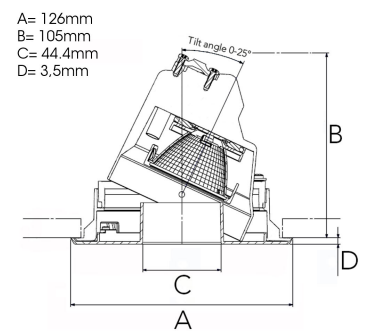

RAY 1000, 930 (BBBL), MEDIUM W/ GLASS, GREY

- ✓ Techo discreto, tranquilo y de aspecto limpio
- ✓ Instalación sin herramientas
- ✓ Disponible en blanco, negro y gris

TECHNICAL SPECIFICATION

Product Code	317-541-30
Colour	Grey
Control	On/off
CRI light colour	930 (BBBL)
Delivered lumen output lm	1000
Driver	Included
EEL	E
Light distribution	Medium
Lightsource	LED COB
Mains input voltage	220-240 V
Measurements A	126
Measurements B	105
Measurements C	44,4
Measurements D	3,5
Mounting	Recessed
Position	360°/20°
Lifetime	L80 B10, 50.000h
Protection	IP 20, class III
Sawing instructions diameter	114
Start Time	Instant
System power W	16
Unit	mm
Weight	0.4

Spot			Medium		
m	o	l	m	o	l
1.0	0.23	0.46	1.0	0.48	0.95
2.0	0.46	0.91	2.0	0.95	1.90
3.0	0.69	1.37	3.0	1.43	2.85

114mm