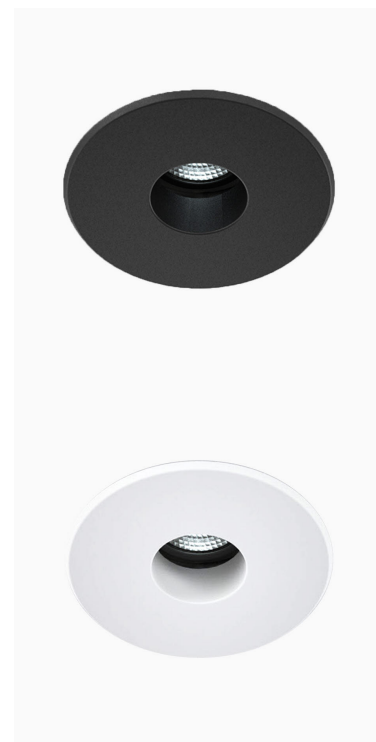

# RAY 1000, 930 (BBBL), MEDIUM W/ GLASS, BLACK

ITAB

- ✓ Techo discreto, tranquilo y de aspecto limpio
- ✓ Instalación sin herramientas
- ✓ Disponible en blanco, negro y gris

## TECHNICAL SPECIFICATION

|                              |                  |
|------------------------------|------------------|
| Product Code                 | 317-541-20       |
| Colour                       | Black            |
| Control                      | On/off           |
| CRI light colour             | 930 (BBBL)       |
| Delivered lumen output lm    | 1000             |
| Driver                       | Included         |
| EEL                          | E                |
| Light distribution           | Medium           |
| Lightsource                  | LED COB          |
| Mains input voltage          | 220-240 V        |
| Measurements A               | 126              |
| Measurements B               | 105              |
| Measurements C               | 44,4             |
| Measurements D               | 3,5              |
| Mounting                     | Recessed         |
| Position                     | 360°/20°         |
| Lifetime                     | L80 B10, 50.000h |
| Protection                   | IP 20, class III |
| Sawing instructions diameter | 114              |
| Start Time                   | Instant          |
| System power W               | 16               |
| Unit                         | mm               |
| Weight                       | 0.4              |

A= 126mm  
B= 105mm  
C= 44.4mm  
D= 3.5mm

| Spot |      |     | Medium |      |     |
|------|------|-----|--------|------|-----|
| m    | o    | 13° | m      | o    | 27° |
| 1.0  | 0.23 |     | 1.0    | 0.48 |     |
| 2.0  | 0.46 |     | 2.0    | 0.95 |     |
| 3.0  | 0.69 |     | 3.0    | 1.43 |     |

114mm