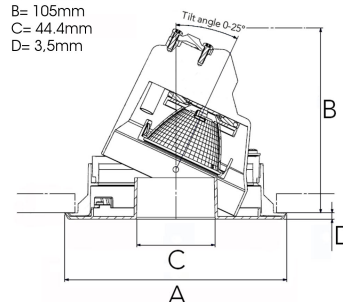

## TECHNICAL SPECIFICATION

|                              |                  |
|------------------------------|------------------|
| Product Code                 | 317-541-20       |
| Colour                       | Black            |
| Control                      | On/off           |
| CRI light colour             | 930 (BBBL)       |
| Delivered lumen output lm    | 1000             |
| Driver                       | Included         |
| EEL                          | E                |
| Light distribution           | Medium           |
| Lightsource                  | LED COB          |
| Mains input voltage          | 220-240 V        |
| Measurements A               | 126              |
| Measurements B               | 105              |
| Measurements C               | 44,4             |
| Measurements D               | 3,5              |
| Mounting                     | Recessed         |
| Position                     | 360°/20°         |
| Lifetime                     | L80 B10, 50.000h |
| Protection                   | IP 20, class III |
| Sawing instructions diameter | 114              |
| Start Time                   | Instant          |
| System power W               | 16               |
| Unit                         | mm               |
| Weight                       | 0.4              |

A= 126mm  
B= 105mm  
C= 44.4mm  
D= 3.5mm

| Spot |      |     | Medium |      |     |
|------|------|-----|--------|------|-----|
| m    | o    | 13° | m      | o    | 27° |
| 1.0  | 0.23 |     | 1.0    | 0.48 |     |
| 2.0  | 0.46 |     | 2.0    | 0.95 |     |
| 3.0  | 0.69 |     | 3.0    | 1.43 |     |

114mm