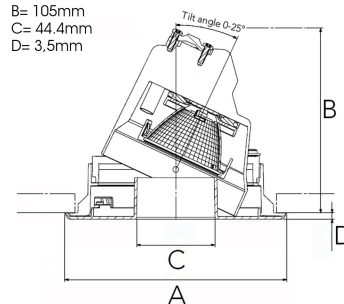

RAY 1000, 930 (BBBL), MEDIUM W/ GLASS, WHITE

ITAB

- ✓ Techo discreto, tranquilo y de aspecto limpio
- ✓ Instalación sin herramientas
- ✓ Disponible en blanco, negro y gris

TECHNICAL SPECIFICATION

Product Code	317-541-10
Colour	White
Control	On/off
CRI light colour	930 (BBBL)
Delivered lumen output lm	1000
Driver	Included
EEL	E
Light distribution	Medium
Lightsource	LED COB
Mains input voltage	220-240 V
Measurements A	126
Measurements B	105
Measurements C	44,4
Measurements D	3,5
Mounting	Recessed
Position	360°/20°
Lifetime	L80 B10, 50.000h
Protection	IP 20, class III
Sawing instructions diameter	114
Start Time	Instant
System power W	16
Unit	mm
Weight	0.4

A= 126mm
B= 105mm
C= 44.4mm
D= 3.5mm

Spot			Medium		
m	o	13°	m	o	27°
1.0	0.23		1.0	0.48	
2.0	0.46		2.0	0.95	
3.0	0.69		3.0	1.43	

114mm