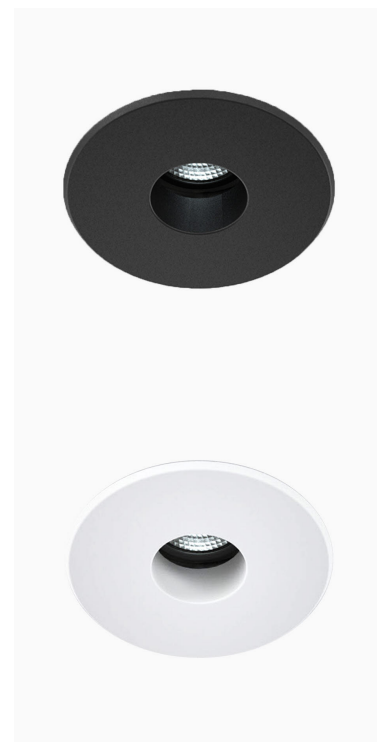

# RAY 1000, 930 (BBBL), MEDIUM W/ GLASS, WHITE

ITAB

- ✓ Techo discreto, tranquilo y de aspecto limpio
- ✓ Instalación sin herramientas
- ✓ Disponible en blanco, negro y gris

## TECHNICAL SPECIFICATION

Product Code	317-541-10
Colour	White
Control	On/off
CRI light colour	930 (BBBL)
Delivered lumen output lm	1000
Driver	Included
EEL	E
Light distribution	Medium
Lightsource	LED COB
Mains input voltage	220-240 V
Measurements A	126
Measurements B	105
Measurements C	44,4
Measurements D	3,5
Mounting	Recessed
Position	360°/20°
Lifetime	L80 B10, 50.000h
Protection	IP 20, class III
Sawing instructions diameter	114
Start Time	Instant
System power W	16
Unit	mm
Weight	0.4

A= 126mm  
B= 105mm  
C= 44.4mm  
D= 3.5mm

Spot			Medium		
m	°	o	m	°	o
1.0	0.23	0.23	1.0	0.48	0.48
2.0	0.46	0.46	2.0	0.95	0.95
3.0	0.69	0.69	3.0	1.43	1.43

114mm