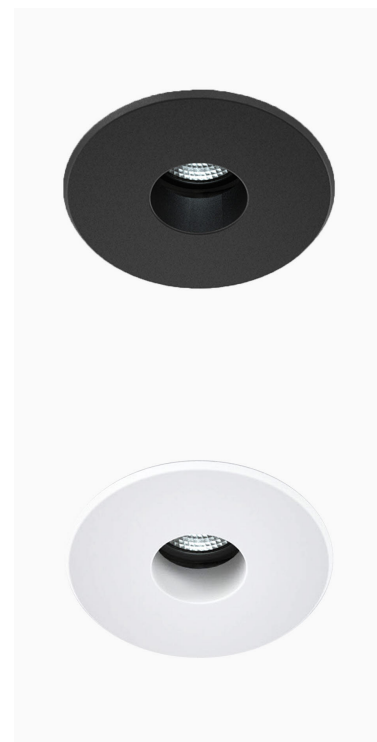

RAY 1000, 930 (BBBL), MEDIUM W/ GLASS, WHITE

ITAB

- ✓ Techo discreto, tranquilo y de aspecto limpio
- ✓ Instalación sin herramientas
- ✓ Disponible en blanco, negro y gris

TECHNICAL SPECIFICATION

Product Code	317-541-10
Colour	White
Control	On/off
CRI light colour	930 (BBBL)
Delivered lumen output lm	1000
Driver	Included
EEL	E
Light distribution	Medium
Lightsource	LED COB
Mains input voltage	220-240 V
Measurements A	126
Measurements B	105
Measurements C	44,4
Measurements D	3,5
Mounting	Recessed
Position	360°/20°
Lifetime	L80 B10, 50.000h
Protection	IP 20, class III
Sawing instructions diameter	114
Start Time	Instant
System power W	16
Unit	mm
Weight	0.4

A= 126mm
B= 105mm
C= 44.4mm
D= 3.5mm

Spot			Medium		
m	o	13°	m	o	27°
1.0	0.23		1.0	0.48	
2.0	0.46		2.0	0.95	
3.0	0.69		3.0	1.43	

114mm