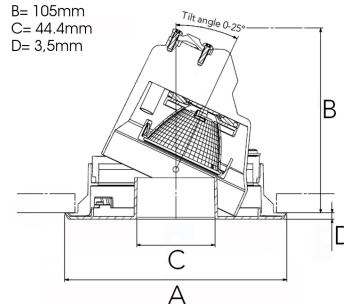

# RAY 1000, 930 (BBBL), MEDIUM W/ GLASS, WHITE

ITAB

- ✓ Techo discreto, tranquilo y de aspecto limpio
- ✓ Instalación sin herramientas
- ✓ Disponible en blanco, negro y gris

## TECHNICAL SPECIFICATION

Product Code	317-541-10
Colour	White
Control	On/off
CRI light colour	930 (BBBL)
Delivered lumen output lm	1000
Driver	Included
EEL	E
Light distribution	Medium
Lightsource	LED COB
Mains input voltage	220-240 V
Measurements A	126
Measurements B	105
Measurements C	44,4
Measurements D	3,5
Mounting	Recessed
Position	360°/20°
Lifetime	L80 B10, 50.000h
Protection	IP 20, class III
Sawing instructions diameter	114
Start Time	Instant
System power W	16
Unit	mm
Weight	0.4

A= 126mm  
B= 105mm  
C= 44.4mm  
D= 3.5mm

Spot			Medium		
m	°	o	m	°	o
1.0	0.23	0.23	1.0	0.48	0.48
2.0	0.46	0.46	2.0	0.95	0.95
3.0	0.69	0.69	3.0	1.43	1.43

114mm