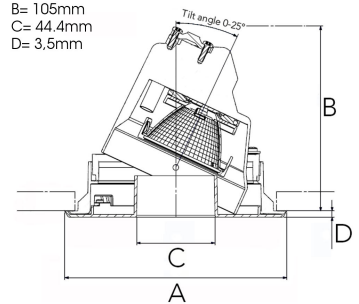

RAY 1000, 930 (BBBL), SPOT, GREY

- ✓ Discreet, calm and clean-looking ceiling
- ✓ Tool-free installation
- ✓ Available in white, black and grey

TECHNICAL SPECIFICATION

Product Code	317-500-30
Colour	Grey
Control	On/off
CRI light colour	930 (BBBL)
Delivered lumen output lm	1000
Driver	Included
EEL	E
Light distribution	Spot
Lightsource	LED COB
Mains input voltage	220-240 V
Measurements A	126
Measurements B	105
Measurements C	44,4
Measurements D	3,5
Mounting	Recessed
Position	360°/20°
Lifetime	L80 B10, 50.000h
Protection	IP 20, class III
Sawing instructions diameter	114
Start Time	Instant
System power W	16
Unit	mm
Weight	0.4

A= 126mm
B= 105mm
C= 44.4mm
D= 3,5mm

Spot		Medium	
m	°	m	°
1.0	0.23	1.0	0.48
2.0	0.46	2.0	0.95
3.0	0.69	3.0	1.43

114mm