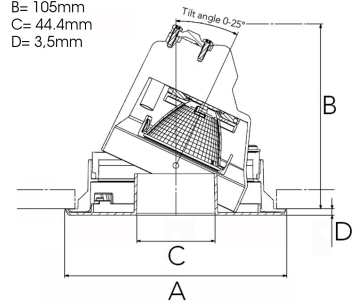

RAY 1000, 930 (BBBL), SPOT, WHITE

- ✓ Discreet, calm and clean-looking ceiling
- ✓ Tool-free installation
- ✓ Available in white, black and grey

TECHNICAL SPECIFICATION

Product Code	317-500-10
Colour	White
Control	On/off
CRI light colour	930 (BBBL)
Delivered lumen output lm	1000
Driver	Included
EEL	E
Light distribution	Spot
Lightsources	LED COB
Mains input voltage	220-240 V
Measurements A	126
Measurements B	105
Measurements C	44,4
Measurements D	3,5
Mounting	Recessed
Position	360°/20°
Lifetime	L80 B10, 50.000h
Protection	IP 20, class III
Sawing instructions diameter	114
Start Time	Instant
System power W	16
Unit	mm
Weight	0.4

A= 126mm
B= 105mm
C= 44.4mm
D= 3.5mm

Spot		Medium	
m	°	m	°
1.0	0.23	1.0	0.48
2.0	0.46	2.0	0.95
3.0	0.69	3.0	1.43

114mm