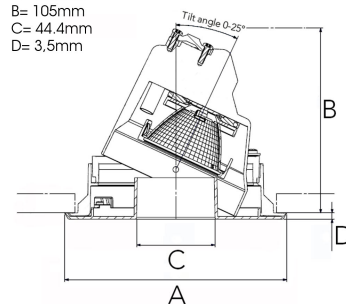

## TECHNICAL SPECIFICATION

Product Code	317-501-20
Colour	Black
Control	On/off
CRI light colour	930 (BBBL)
Delivered lumen output lm	1000
Driver	Included
EEL	E
Light distribution	Medium
Lightsource	LED COB
Mains input voltage	220-240 V
Measurements A	126
Measurements B	105
Measurements C	44,4
Measurements D	3,5
Mounting	Recessed
Position	360°/20°
Lifetime	L80 B10, 50.000h
Protection	IP 20, class III
Sawing instructions diameter	114
Start Time	Instant
System power W	16
Unit	mm
Weight	0.4

A= 126mm  
B= 105mm  
C= 44.4mm  
D= 3.5mm

Spot			Medium		
m	°	mm	m	°	mm
1.0	13°	0.23	1.0	27°	0.48
2.0		0.46	2.0		0.95
3.0		0.69	3.0		1.43

114mm