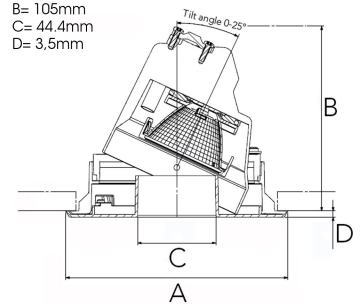

RAY 1000, 930 (BBBL), MEDIUM, WHITE

- ✓ Discreet, calm and clean-looking ceiling
- ✓ Tool-free installation
- ✓ Available in white, black and grey

TECHNICAL SPECIFICATION

Product Code	317-501-10
Colour	White
Control	On/off
CRI light colour	930 (BBBL)
Delivered lumen output lm	1000
Driver	Included
EEL	E
Light distribution	Medium
Lightsource	LED COB
Mains input voltage	220-240 V
Measurements A	126
Measurements B	105
Measurements C	44,4
Measurements D	3,5
Mounting	Recessed
Position	360°/20°
Lifetime	L80 B10, 50.000h
Protection	IP 20, class III
Sawing instructions diameter	114
Start Time	Instant
System power W	16
Unit	mm
Weight	0.4

A= 126mm
B= 105mm
C= 44.4mm
D= 3,5mm

Spot			Medium		
m	°	lx	m	°	lx
1.0	0.23	0.23	1.0	0.48	0.48
2.0	0.46	0.06	2.0	0.95	0.12
3.0	0.69	0.03	3.0	1.43	0.05

114mm