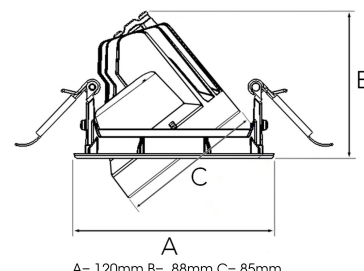

TECHNICAL SPECIFICATION

Product Code	315-503-30
Colour	Grey
Control	On/off
CRI light colour	930 (BBBL)
Delivered lumen output lm	1266
Driver	Stand alone, included
EEL	E
Light distribution	Wide flood
Lightsource	LED COB
Mains input voltage	220-240 V
Measurements A	120
Measurements B	88
Measurements C	85
Mounting	Recessed
Position	360°/40°
Lifetime	L80 B10, 50.000h
Protection	IP 20, class III
Sawing instructions diameter	112
Start Time	Instant
System power W	9,3
Unit	mm
Weight	0.45

Spot	Medium	Flood	Wide Flood
16°	28°	40°	65°
m	m	m	m
o	o	o	o
1.0	0.28	0.50	1.28
2.0	0.56	1.00	2.56
3.0	0.83	1.51	3.84

112mm