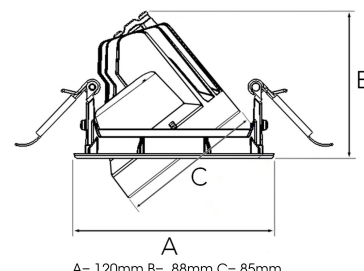

## TECHNICAL SPECIFICATION

Product Code	315-503-20
Colour	Black
Control	On/off
CRI light colour	930 (BBBL)
Delivered lumen output lm	1266
Driver	Stand alone, included
EEL	E
Light distribution	Wide flood
Lightsource	LED COB
Mains input voltage	220-240 V
Measurements A	120
Measurements B	88
Measurements C	85
Mounting	Recessed
Position	360°/40°
Lifetime	L80 B10, 50.000h
Protection	IP 20, class III
Sawing instructions diameter	112
Start Time	Instant
System power W	9,3
Unit	mm
Weight	0.45

Spot	Medium	Flood	Wide Flood
16°	28°	40°	65°
m	m	m	m
o	o	o	o
1.0	0.28	0.50	1.28
2.0	0.56	1.00	2.56
3.0	0.83	1.51	3.84

112mm