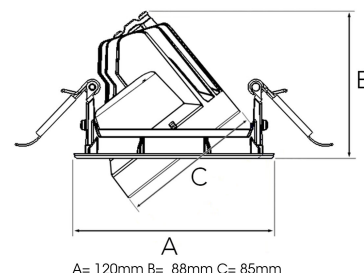

## TECHNICAL SPECIFICATION

Product Code	315-561-20
Colour	Black
Control	On/off
CRI light colour	930 (BBBL)
Delivered lumen output lm	2468
Driver	Stand alone, included
EEL	E
Light distribution	Medium
Lightsource	LED COB
Mains input voltage	220-240 V
Measurements A	120
Measurements B	88
Measurements C	85
Mounting	Recessed
Position	360°/40°
Lifetime	L80 B10, 50.000h
Protection	IP 20, class III
Sawing instructions diameter	112
Start Time	Instant
System power W	18,4
Unit	mm
Weight	0.45

Spot	Medium	Flood	Wide Flood
16°	28°	40°	65°
m	m	m	m
o	o	o	o
1.0	0.28	0.50	0.73
2.0	0.56	1.00	1.46
3.0	0.83	1.51	2.18

112mm