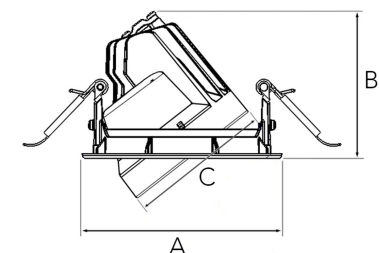

A= 120mm B= 88mm C= 85mm

Spot	Medium	Flood	Wide Flood
16°	28°	40°	65°
m	m	m	m
o	o	o	o
1.0	1.0	1.0	1.0
0.28	0.50	0.73	1.28
2.0	2.0	2.0	2.0
0.56	1.00	1.46	2.56
3.0	3.0	3.0	3.0
0.83	1.51	2.18	3.84

112mm

## TECHNICAL SPECIFICATION

Product Code	315-562-30
Colour	Grey
Control	On/off
CRI light colour	930 (BBBL)
Delivered lumen output lm	2468
Driver	Stand alone, included
EEL	E
Light distribution	Flood
Lightsource	LED COB
Mains input voltage	220-240 V
Measurements A	120
Measurements B	88
Measurements C	85
Mounting	Recessed
Position	360°/40°
Lifetime	L80 B10, 50.000h
Protection	IP 20, class III
Sawing instructions diameter	112
Start Time	Instant
System power W	18,4
Unit	mm
Weight	0.45