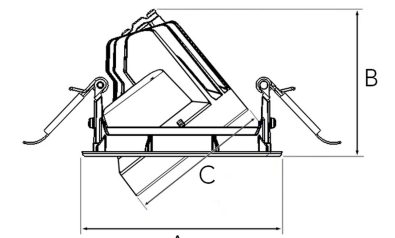

A= 120mm B= 88mm C= 85mm

| Spot | Medium | Flood | Wide Flood |
|------|--------|-------|------------|
| 16°  | 28°    | 40°   | 65°        |
| m    | m      | m     | m          |
| o    | o      | o     | o          |
| 1.0  | 0.28   | 0.50  | 1.28       |
| 2.0  | 0.56   | 1.00  | 2.56       |
| 3.0  | 0.83   | 1.51  | 3.84       |

112mm

## TECHNICAL SPECIFICATION

|                              |                       |
|------------------------------|-----------------------|
| Product Code                 | 315-562-20            |
| Colour                       | Black                 |
| Control                      | On/off                |
| CRI light colour             | 930 (BBBL)            |
| Delivered lumen output lm    | 2468                  |
| Driver                       | Stand alone, included |
| EEL                          | E                     |
| Light distribution           | Flood                 |
| Lightsource                  | LED COB               |
| Mains input voltage          | 220-240 V             |
| Measurements A               | 120                   |
| Measurements B               | 88                    |
| Measurements C               | 85                    |
| Mounting                     | Recessed              |
| Position                     | 360°/40°              |
| Lifetime                     | L80 B10, 50.000h      |
| Protection                   | IP 20, class III      |
| Sawing instructions diameter | 112                   |
| Start Time                   | Instant               |
| System power W               | 18,4                  |
| Unit                         | mm                    |
| Weight                       | 0.45                  |