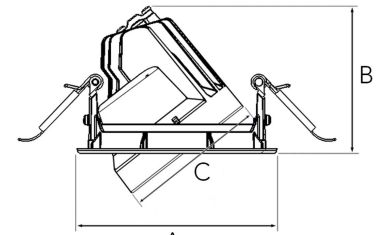

TECHNICAL SPECIFICATION

Product Code	315-512-10
Colour	White
Control	On/off
CRI light colour	930 (BBBL)
Delivered lumen output lm	1689
Driver	Stand alone, included
EEL	E
Light distribution	Flood
Lightsource	LED COB
Mains input voltage	220-240 V
Measurements A	120
Measurements B	88
Measurements C	85
Mounting	Recessed
Position	360°/40°
Lifetime	L80 B10, 50.000h
Protection	IP 20, class III
Sawing instructions diameter	112
Start Time	Instant
System power W	12,5
Unit	mm
Weight	0.45

A= 120mm B= 88mm C= 85mm

Spot	16°	Medium	28°	Flood	40°	Wide Flood	65°
m	ø	m	ø	m	ø	m	ø
1.0	0.28	1.0	0.50	1.0	0.73	1.0	1.28
2.0	0.56	2.0	1.00	2.0	1.46	2.0	2.56
3.0	0.83	3.0	1.51	3.0	2.18	3.0	3.84

112mm