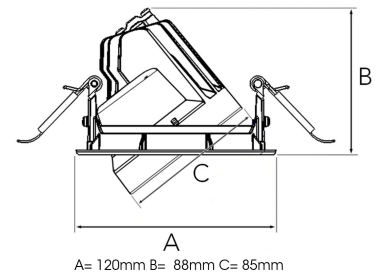

TECHNICAL SPECIFICATION

Product Code	315-563-30
Colour	Grey
Control	On/off
CRI light colour	930 (BBBL)
Delivered lumen output lm	2350
Driver	Stand alone, included
EEL	E
Light distribution	Wide flood
Lightsource	LED COB
Mains input voltage	220-240 V
Measurements A	120
Measurements B	88
Measurements C	85
Mounting	Recessed
Position	360°/40°
Lifetime	L80 B10, 50.000h
Protection	IP 20, class III
Sawing instructions diameter	112
Start Time	Instant
System power W	18,8
Unit	mm
Weight	0.45

A= 120mm B= 88mm C= 85mm

Spot	Medium		Flood		Wide Flood		
	16°	28°	40°	65°			
m	ø	m	ø	m	ø	m	ø
1.0	0.28	1.0	0.50	1.0	0.73	1.0	1.28
2.0	0.56	2.0	1.00	2.0	1.46	2.0	2.56
3.0	0.83	3.0	1.51	3.0	2.18	3.0	3.84

112mm