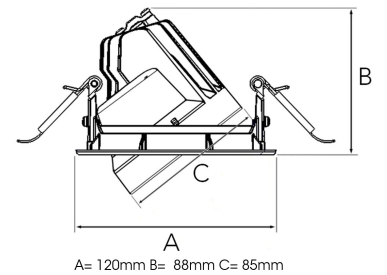

## TECHNICAL SPECIFICATION

Product Code	315-563-20
Colour	Black
Control	On/off
CRI light colour	930 (BBBL)
Delivered lumen output lm	2350
Driver	Stand alone, included
EEL	E
Light distribution	Wide flood
Lightsource	LED COB
Mains input voltage	220-240 V
Measurements A	120
Measurements B	88
Measurements C	85
Mounting	Recessed
Position	360°/40°
Lifetime	L80 B10, 50.000h
Protection	IP 20, class III
Sawing instructions diameter	112
Start Time	Instant
System power W	18,8
Unit	mm
Weight	0.45

A= 120mm B= 88mm C= 85mm

Spot	Medium		Flood		Wide Flood		
	16°	28°	40°	65°			
m	ø	m	ø	m	ø	m	
1.0	0.28	1.0	0.50	1.0	0.73	1.0	1.28
2.0	0.56	2.0	1.00	2.0	1.46	2.0	2.56
3.0	0.83	3.0	1.51	3.0	2.18	3.0	3.84

112mm