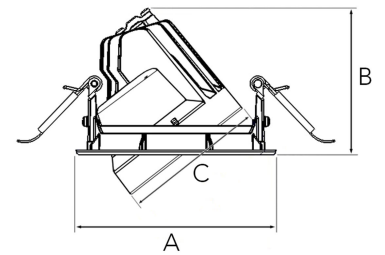

# MOON MINI 2500, 930 (BBBL), WIDE FLOOD, WHITE

ITAB

- ✓ Techo discreto y de aspecto limpio
- ✓ Disponible en varios tamaños y paquetes de lúmenes
- ✓ Instalación sin herramientas
- ✓ Disponible en blanco, negro y gris
- ✓ Inclinable y giratorio

## TECHNICAL SPECIFICATION

Product Code	315-563-10
Colour	White
Control	On/off
CRI light colour	930 (BBBL)
Delivered lumen output lm	2350
Driver	Stand alone, included
EEL	E
Light distribution	Wide flood
Lightsource	LED COB
Mains input voltage	220-240 V
Measurements A	120
Measurements B	88
Measurements C	85
Mounting	Recessed
Position	360°/40°
Lifetime	L80 B10, 50.000h
Protection	IP 20, class III
Sawing instructions diameter	112
Start Time	Instant
System power W	18,8
Unit	mm
Weight	0.45

A= 120mm B= 88mm C= 85mm

Spot	Medium		Flood		Wide Flood		
	16°	28°	40°	65°			
m	ø	m	ø	m	ø	m	ø
1.0	0.28	1.0	0.50	1.0	0.73	1.0	1.28
2.0	0.56	2.0	1.00	2.0	1.46	2.0	2.56
3.0	0.83	3.0	1.51	3.0	2.18	3.0	3.84

112mm