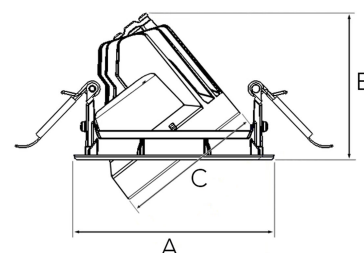

## TECHNICAL SPECIFICATION

Product Code	315-513-20
Colour	Black
Control	On/off
CRI light colour	930 (BBBL)
Delivered lumen output lm	1890
Driver	Stand alone, included
EEL	E
Light distribution	Wide flood
Lightsource	LED COB
Mains input voltage	220-240 V
Measurements A	120
Measurements B	88
Measurements C	85
Mounting	Recessed
Position	360°/40°
Lifetime	L80 B10, 50.000h
Protection	IP 20, class III
Sawing instructions diameter	112
Start Time	Instant
System power W	17,5
Unit	mm
Weight	0.45

A= 120mm B= 88mm C= 85mm

Spot	Medium		Flood		Wide Flood		
	16°	28°	40°	65°			
m	ø	m	ø	m	ø	m	ø
1.0	0.28	1.0	0.50	1.0	0.73	1.0	1.28
2.0	0.56	2.0	1.00	2.0	1.46	2.0	2.56
3.0	0.83	3.0	1.51	3.0	2.18	3.0	3.84

112mm