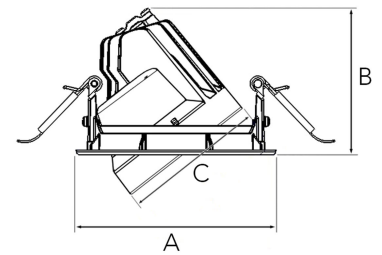

# MOON MINI 1500, 930 (BBBL), WIDE FLOOD, GREY

ITAB

- ✓ Techo discreto y de aspecto limpio
- ✓ Disponible en varios tamaños y paquetes de lúmenes
- ✓ Instalación sin herramientas
- ✓ Disponible en blanco, negro y gris
- ✓ Inclínable y giratorio

## TECHNICAL SPECIFICATION

Product Code	315-503-30
Colour	Grey
Control	On/off
CRI light colour	930 (BBBL)
Delivered lumen output lm	1400
Driver	Stand alone, included
EEL	E
Light distribution	Wide flood
Lightsource	LED COB
Mains input voltage	220-240 V
Measurements A	120
Measurements B	88
Measurements C	85
Mounting	Recessed
Position	360°/40°
Lifetime	L80 B10, 50.000h
Protection	IP 20, class III
Sawing instructions diameter	112
Start Time	Instant
System power W	12,2
Unit	mm
Weight	0.45

A= 120mm B= 88mm C= 85mm

Spot	Medium		Flood		Wide Flood		
	16°	28°	40°	65°			
m	ø	m	ø	m	ø	m	ø
1.0	0.28	1.0	0.50	1.0	0.73	1.0	1.28
2.0	0.56	2.0	1.00	2.0	1.46	2.0	2.56
3.0	0.83	3.0	1.51	3.0	2.18	3.0	3.84

112mm