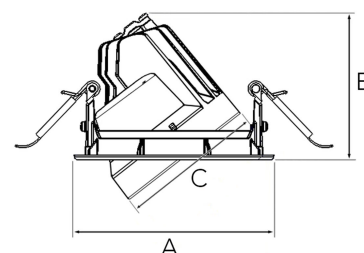

TECHNICAL SPECIFICATION

Product Code	315-503-10
Colour	White
Control	On/off
CRI light colour	930 (BBBL)
Delivered lumen output lm	1400
Driver	Stand alone, included
EEL	E
Light distribution	Wide flood
Lightsource	LED COB
Mains input voltage	220-240 V
Measurements A	120
Measurements B	88
Measurements C	85
Mounting	Recessed
Position	360°/40°
Lifetime	L80 B10, 50.000h
Protection	IP 20, class III
Sawing instructions diameter	112
Start Time	Instant
System power W	12,2
Unit	mm
Weight	0.45

A= 120mm B= 88mm C= 85mm

Spot	Medium		Flood		Wide Flood		
	16°	28°	40°	65°			
m	ø	m	ø	m	ø	m	ø
1.0	0.28	1.0	0.50	1.0	0.73	1.0	1.28
2.0	0.56	2.0	1.00	2.0	1.46	2.0	2.56
3.0	0.83	3.0	1.51	3.0	2.18	3.0	3.84

112mm