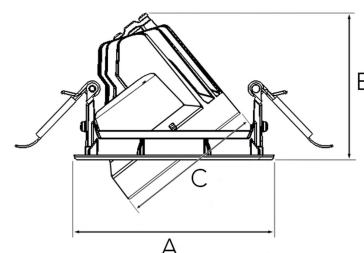

MOON MINI 2000, 930 (BBBL), SPOT, BLACK

ITAB

- ✓ Techo discreto y de aspecto limpio
- ✓ Disponible en varios tamaños y paquetes de lúmenes
- ✓ Instalación sin herramientas
- ✓ Disponible en blanco, negro y gris
- ✓ Inclínable y giratorio

TECHNICAL SPECIFICATION

Product Code	315-510-20
Colour	Black
Control	On/off
CRI light colour	930 (BBBL)
Delivered lumen output lm	1890
Driver	Stand alone, included
EEI	E
Light distribution	Spot
Lightsource	LED COB
Mains input voltage	220-240 V
Measurements A	120
Measurements B	88
Measurements C	85
Mounting	Recessed
Position	360°/40°
Lifetime	L80 B10, 50.000h
Protection	IP 20, class III
Sawing instructions diameter	112
Start Time	Instant
System power W	17,5
Unit	mm
Weight	0.45

A= 120mm B= 88mm C= 85mm

Spot	Medium		Flood		Wide Flood		
	16°	28°	40°	65°			
m	φ	m	φ	m	φ	m	φ
1.0	0.28	1.0	0.50	1.0	0.73	1.0	1.28
2.0	0.56	2.0	1.00	2.0	1.46	2.0	2.56
3.0	0.83	3.0	1.51	3.0	2.18	3.0	3.84

112mm