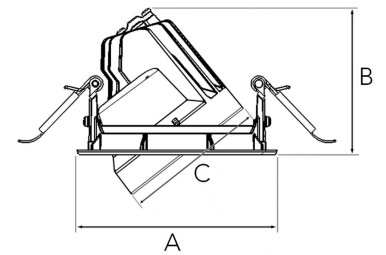

MOON MINI 1500, 930 (BBBL), SPOT, GREY

ITAB

- ✓ Techo discreto y de aspecto limpio
- ✓ Disponible en varios tamaños y paquetes de lúmenes
- ✓ Instalación sin herramientas
- ✓ Disponible en blanco, negro y gris
- ✓ Inclínable y giratorio

TECHNICAL SPECIFICATION

Product Code	315-500-30
Colour	Grey
Control	On/off
CRI light colour	930 (BBBL)
Delivered lumen output lm	1400
Driver	Stand alone, included
EEL	E
Light distribution	Spot
Lightsource	LED COB
Mains input voltage	220-240 V
Measurements A	120
Measurements B	88
Measurements C	85
Mounting	Recessed
Position	360°/40°
Lifetime	L80 B10, 50.000h
Protection	IP 20, class III
Sawing instructions diameter	112
Start Time	Instant
System power W	12,2
Unit	mm
Weight	0.45

A= 120mm B= 88mm C= 85mm

Spot	Medium		Flood		Wide Flood		
	16°	28°	40°	65°			
m	ø	m	ø	m	ø	m	ø
1.0	0.28	1.0	0.50	1.0	0.73	1.0	1.28
2.0	0.56	2.0	1.00	2.0	1.46	2.0	2.56
3.0	0.83	3.0	1.51	3.0	2.18	3.0	3.84

112mm