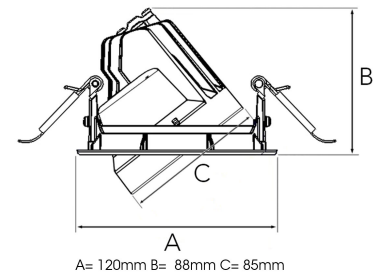

TECHNICAL SPECIFICATION

Product Code	315-561-20
Colour	Black
Control	On/off
CRI light colour	930 (BBBL)
Delivered lumen output lm	2350
Driver	Stand alone, included
EEL	E
Light distribution	Medium
Lightsource	LED COB
Mains input voltage	220-240 V
Measurements A	120
Measurements B	88
Measurements C	85
Mounting	Recessed
Position	360°/40°
Lifetime	L80 B10, 50.000h
Protection	IP 20, class III
Sawing instructions diameter	112
Start Time	Instant
System power W	18,8
Unit	mm
Weight	0.45

A= 120mm B= 88mm C= 85mm

Spot	Medium		Flood		Wide Flood		
	16°	28°	40°	65°			
m	ø	m	ø	m	ø	m	ø
1.0	0.28	1.0	0.50	1.0	0.73	1.0	1.28
2.0	0.56	2.0	1.00	2.0	1.46	2.0	2.56
3.0	0.83	3.0	1.51	3.0	2.18	3.0	3.84

112mm