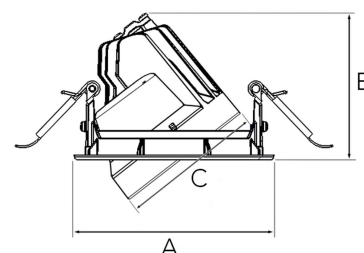

MOON MINI 2000, 930 (BBBL), FLOOD, WHITE

ITAB

- ✓ Techo discreto y de aspecto limpio
- ✓ Disponible en varios tamaños y paquetes de lúmenes
- ✓ Instalación sin herramientas
- ✓ Disponible en blanco, negro y gris
- ✓ Inclínable y giratorio

TECHNICAL SPECIFICATION

Product Code	315-512-10
Colour	White
Control	On/off
CRI light colour	930 (BBBL)
Delivered lumen output lm	1890
Driver	Stand alone, included
EEL	E
Light distribution	Flood
Lightsource	LED COB
Mains input voltage	220-240 V
Measurements A	120
Measurements B	88
Measurements C	85
Mounting	Recessed
Position	360°/40°
Lifetime	L80 B10, 50.000h
Protection	IP 20, class III
Sawing instructions diameter	112
Start Time	Instant
System power W	17,5
Unit	mm
Weight	0.45

A= 120mm B= 88mm C= 85mm

Spot	Medium		Flood		Wide Flood		
	16°	28°	40°	65°			
m	ø	m	ø	m	ø	m	
1.0	0.28	1.0	0.50	1.0	0.73	1.0	1.28
2.0	0.56	2.0	1.00	2.0	1.46	2.0	2.56
3.0	0.83	3.0	1.51	3.0	2.18	3.0	3.84

112mm