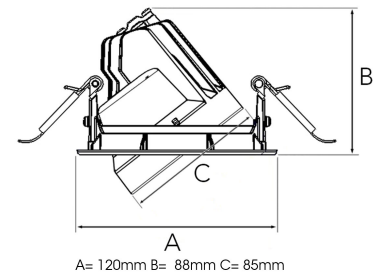

TECHNICAL SPECIFICATION

Product Code	315-502-30
Colour	Grey
Control	On/off
CRI light colour	930 (BBBL)
Delivered lumen output lm	1400
Driver	Stand alone, included
EEL	E
Light distribution	Flood
Lightsource	LED COB
Mains input voltage	220-240 V
Measurements A	120
Measurements B	88
Measurements C	85
Mounting	Recessed
Position	360°/40°
Lifetime	L80 B10, 50.000h
Protection	IP 20, class III
Sawing instructions diameter	112
Start Time	Instant
System power W	12,2
Unit	mm
Weight	0.45

A= 120mm B= 88mm C= 85mm

Spot	Medium		Flood		Wide Flood		
	16°	28°	40°	65°			
m	ø	m	ø	m	ø	m	
1.0	0.28	1.0	0.50	1.0	0.73	1.0	1.28
2.0	0.56	2.0	1.00	2.0	1.46	2.0	2.56
3.0	0.83	3.0	1.51	3.0	2.18	3.0	3.84

112mm